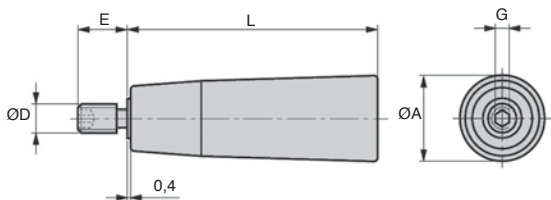

# Cylindrical revolving handle

MEP

Technopolymer with steel  
or **stainless steel** shaft

- Cylindrical revolving handle with hexagonal blocking insert

- Operating element

- Material :

Body: Black glass fibre reinforced polyamide

Threaded shaft: Plated steel or stainless steel

\*Depending on availability - Dimensions in mm