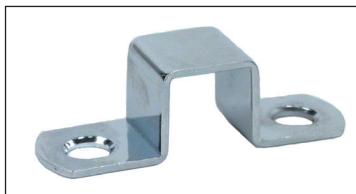

Spring loaded latch

Stock Bra

LRR

Plated steel

- Spring return latch
- Inward/outward opening versions available (A+ B versions)
- Materials : Galvanised steel

Accessory

- Catch plate LRRgpv (tome 5 p.213)

DISCOUNTS

*Depending on availability - Dimensions in mm

- Catch for sprung latch LRR

- Materials :

Galvanised steel

Accessory

- Spring loaded latch LRR (tome 5 p.212)

DISCOUNTS

Qty	1+	10+	20+	50+
Disc. List	-3%	-5%	On request	

Part number	A	B	C	D	G	H	ØS	Material	Weight (g)	Stock ¹	Price each 1 to 9
LRR-50-GPV/ZN	50	16	1,5	16	34	16	4	Steel	12	✓	3,17 €

*Depending on availability - Dimensions in mm

Our other products

CHAR5050_Z

Spring hinge, screwed

HSE-HSB

Hexagonal spacer,
Brass

BH02

Single housed bearing
assembly, Bearing
secured with circlips

CHCSS

Socket headed screw,
Stainless steel - A2

PW_PWG3

Worm - precision
range, Stainless steel