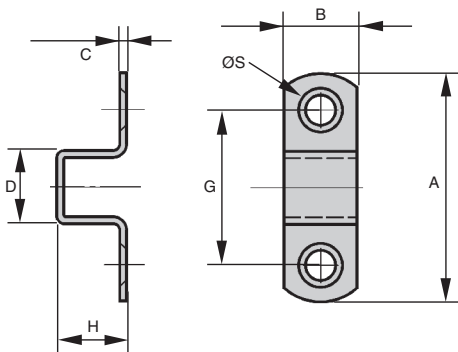

Spring loaded latch

Stock Bra

LRR

Plated steel

- Spring return latch
- Inward/outward opening versions available (A+ B versions)
- Materials : Galvanised steel

Accessory

- Catch plate LRRgpv (tome 5 p.213)

DISCOUNTS

*Depending on availability - Dimensions in mm

- Catch for sprung latch LRR

- Materials :

Galvanised steel

Accessory

- Spring loaded latch LRR (tome 5 p.212)

DISCOUNTS

Qty	1+	10+	20+	50+
Disc. List	-3%	-5%	On request	

Part number	A	B	C	D	G	H	ØS	Material	Weight (g)	Stock ¹	Price each 1 to 9
LRR-50-GPV/ZN	50	16	1,5	16	34	16	4	Steel	12	✓	3,17 €

*Depending on availability - Dimensions in mm

Our other products

CHAR5050_Z

Spring hinge, screwed

HSE-HSB

Hexagonal spacer,
Brass

BH02

Single housed bearing
assembly, Bearing
secured with circlips

CHCSS

Socket headed screw,
Stainless steel - A2

PW_PWG3

Worm - precision
range, Stainless steel