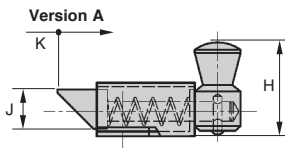

Spring loaded latch

Stock Bra

LRR

Plated steel

- Spring return latch
- Inward/outward opening versions available (A+ B versions)
- Materials : Galvanised steel

Accessory

- Catch plate LRRgpv (tome 5 p.213)

DISCOUNTS