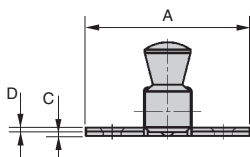

Spring loaded latch

Stock Bra

LRR

Plated steel

- Spring return latch
- Inward/outward opening versions available (A+ B versions)
- Materials : Galvanised steel

Accessory

- Catch plate LRRgpv (tome 5 p.213)

DISCOUNTS