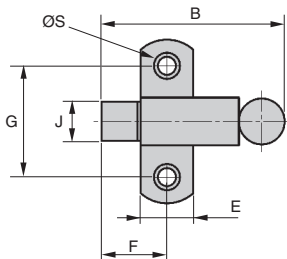

Spring loaded latch

Stock Bra

LRR

Plated steel

- Spring return latch
- Inward/outward opening versions available (A+ B versions)
- Materials : Galvanised steel

Accessory

- Catch plate LRRgpv (tome 5 p.213)

DISCOUNTS

*Depending on availability - Dimensions in mm

- Catch for sprung latch LRR

- Materials :

Galvanised steel

Accessory

- Spring loaded latch LRR (tome 5 p.212)

DISCOUNTS

Qty	1+	10+	20+	50+
Disc. List	-3%	-5%	On request	

Part number	A	B	C	D	G	H	ØS	Material	Weight (g)	Stock ¹	Price each 1 to 9
LRR-50-GPV/ZN	50	16	1,5	16	34	16	4	Steel	12	✓	3,17 €

*Depending on availability - Dimensions in mm

Our other products

CHAR5050_Z

Spring hinge, screwed

HRV

V- rail guidance
Simple Select®
system, Rail with

PSPE22

Conical flexible shaft
handlee Ø22, Black
PVC

BABFCFO

Ball pin socket,
Mounting collar with a
round flange

Complementary products

LRR