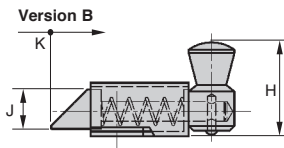

Spring loaded latch

Stock Bra

LRR

Plated steel

- Spring return latch
- Inward/outward opening versions available (A+ B versions)
- Materials : Galvanised steel

Accessory

- Catch plate LRRgpv (tome 5 p.213)

DISCOUNTS