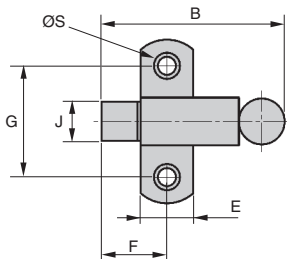

Spring loaded latch

Stock Bra

LRR

Plated steel

- Spring return latch
- Inward/outward opening versions available (A+ B versions)
- Materials :
Galvanised steel

Accessory

- Catch plate LRRgpv (tome 5 p.213)

DISCOUNTS

*Depending on availability - Dimensions in mm

- Catch for sprung latch LRR

- Materials :

Galvanised steel

Accessory

- Spring loaded latch LRR (tome 5 p.212)

DISCOUNTS

Qty	1+	10+	20+	50+
Disc. List	-3%	-5%	On request	

Part number	A	B	C	D	G	H	ØS	Material	Weight (g)	Stock ¹	Price each 1 to 9
LRR-50-GPV/ZN	50	16	1,5	16	34	16	4	Steel	12	✓	3,17 €

*Depending on availability - Dimensions in mm

Our other products

ACLEPP

Right angled bracket for aluminium profile, 8 holes