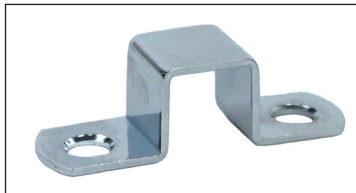

Spring loaded latch

Stock Bra

LRR

Plated steel

- Spring return latch
- Inward/outward opening versions available (A+ B versions)
- Materials :
Galvanised steel

Accessory

- Catch plate LRRgpv (tome 5 p.213)

DISCOUNTS

Qty	1+	10+	20+	50+
Disc. List	-3%	-5%	On request	

Part number	A	B	C	D	E	F	G	H	J	K	ØS	Material	Weight (g)	Price each	
														Stock*	1 to 9
Version A															
LRR-50-A/ZN	50	56	1,5	1,2	16	20	34	27	12	12	4	Steel	71	✓	21,64 €
Version B															
LRR-50-B/ZN	50	56	1,5	1,2	16	20	34	27	12	12	4	Steel	71	✓	21,64 €

*Depending on availability - Dimensions in mm

- Catch for sprung latch LRR

- Materials :

Galvanised steel

Accessory

- Spring loaded latch LRR (tome 5 p.212)

DISCOUNTS

Qty	1+	10+	20+	50+
Disc. List	-3%	-5%	On request	

Part number	A	B	C	D	G	H	ØS	Material	Weight (g)	Stock ¹	Price each 1 to 9
LRR-50-GPV/ZN	50	16	1,5	16	34	16	4	Steel	12	✓	3,17 €

*Depending on availability - Dimensions in mm

Our other products

ACLEPP

Right angled bracket for aluminium profile, 8 holes