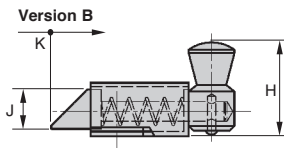

Spring loaded latch

Stock Bra

LRR

Plated steel

- Spring return latch
- Inward/outward opening versions available (A+ B versions)
- Materials :
Galvanised steel

Accessory

- Catch plate LRRgpv (tome 5 p.213)

DISCOUNTS