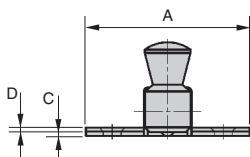

Spring loaded latch

Stock Bra

LRR

Plated steel

- Spring return latch
- Inward/outward opening versions available (A+ B versions)
- Materials :
Galvanised steel

Accessory

- Catch plate LRRgpv (tome 5 p.213)

DISCOUNTS