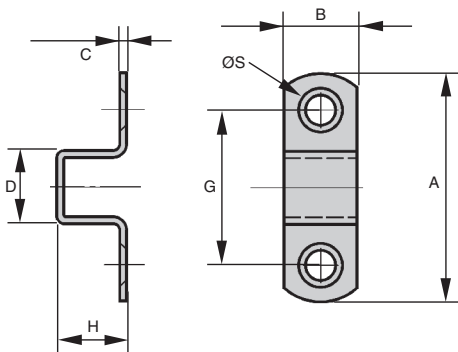

Spring loaded latch

Stock Bra

LRR

Plated steel

- Spring return latch
- Inward/outward opening versions available (A+ B versions)
- Materials :
Galvanised steel

Accessory

- Catch plate LRRgpv (tome 5 p.213)

DISCOUNTS

*Depending on availability - Dimensions in mm

- Catch for sprung latch LRR

- Materials :

Galvanised steel

Accessory

- Spring loaded latch LRR (tome 5 p.212)

DISCOUNTS

Qty	1+	10+	20+	50+
Disc. List	-3%	-5%	On request	

Part number	A	B	C	D	G	H	ØS	Material	Weight (g)	Stock ¹	Price each 1 to 9
LRR-50-GPV/ZN	50	16	1,5	16	34	16	4	Steel	12	✓	3,17 €

*Depending on availability - Dimensions in mm

Our other products

ACLEPP

Right angled bracket for aluminium profile, 8 holes