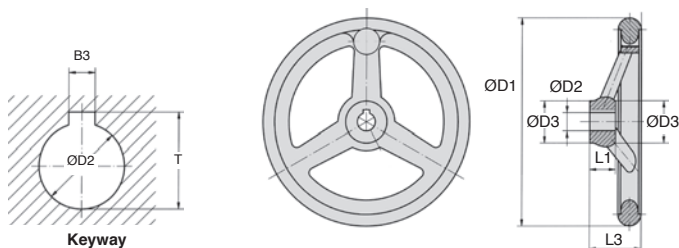

- Handwheel
- Material: aluminium
- Finish: edges machined and polished
- Keyway conforms to DIN6885-1

### DISCOUNTS

Qty	1+	6+	15+	20+
Disc.	List	-5%	-10%	On request

Part number		ØD1	ØD2 (H7)	ØD3	L1	L3	B3 (P9)	T	Stock* with keyway	Stock* without keyway	Price each 1 to 5	
with keyway	without keyway										with keyway	without keyway
<b>With 3 spokes</b>												
HLU80-10K	HLU80-10	80	10	24	16	29	3	11,4	-	-	18,15 €	15,48 €
HLU100-10K	HLU100-10	100	10	26	17	33	3	11,4	✓	-	19,89 €	16,93 €
HLU125-12K	HLU125-12	125	12	28	18	36	4	13,8	✓	✓	24,42 €	21,22 €
HLU140-14K	HLU140-14	140	14	30	19	39	5	16,3	✓	-	28,59 €	25,35 €
HLU160-14K	HLU160-14	160	14	32	20	40	5	16,3	-	-	33,46 €	30,04 €
HLU180-16K	HLU180-16	180	16	35	22	43	5	18,3	-	-	39,73 €	36,27 €
HLU200-18K	HLU200-18	200	18	38	24	45	6	20,8	✓	-	48,57 €	44,88 €
<b>With 5 spokes</b>												
HLU250-22K	HLU250-22	250	22	45	28	50	6	24,8	-	✓	78,50 €	73,69 €
HLU315-26K	HLU315-26	315	26	53	33	56	8	29,3	-	-	122,90 €	118,18 €
HLU400-30K	HLU400-30	400	30	65	38	63	8	33,3	-	-	225,22 €	218,12 €
HLU500-34K	HLU500-34	500	34	78	45	72	10	37,3	-	-	376,48 €	367,69 €

\*Depending on availability - Dimensions in mm

## Our other products

CLR  
Straight clevis,  
Straight clevis for use  
with a male clevis

SBS\_L  
Chain link, Stainless  
steel

PPRss  
Pad eye on mounting  
plate round, Stainless  
steel

HSE-HSB  
Hexagonal spacer,  
Steel