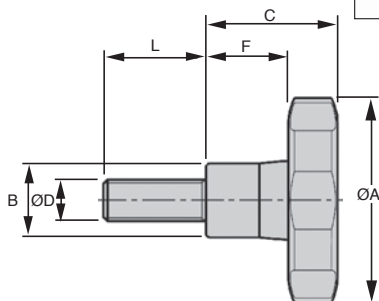

- Small 6 lobe male handle with steel stud
- Material :  
Matt black polyamide  
Stud: zinc plated steel or stainless steel

\*Depending on availability - Dimensions in mm

VTAP  
Magnetic head screw,  
With rubber coating  
With rubber coating

ACLALF  
Adjustable foot for  
aluminium profile,  
Ideal for workstations

PRF\_JL5  
Lip seal for panel,  
Door seal - Ø 5mm

BS3  
Panamech, Multi-  
Beam stainless steel,  
Stainless steel - with  
set screw