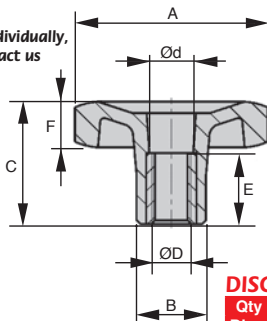

Small 6 lobe female handle

Stock

GLB Technopolymer, with brass insert

- Small 6 lobe handle with a female tapped insert (blind or fully threaded)

- Material :

Matt black polyamide with brass or stainless steel insert

with brass or stainless steel insert

Info.

- Not sold individually, please contact us for details

DISCOUNTS

Qty	1+	10+	20+	50+	100+	200+
Disc.	List	-5%	-10%	-15%	-20%	On request

Part number		A	B	C	F	ØD	E	Ød	Stock*	Price each 1 to 9	
Steel	S/steel								Steel	Steel	S/steel
Handle, blind thread											
GLB30-M6	GLB30-M6/SS	30	14	24	15	M6	13	-	✓	2,41 €	6,07 €
GLB30-M8	-	30	14	24	15	M8	13	-	✓	2,55 €	-
GLB40-M6	GLB40-M6/SS	40	16	28	18	M6	13	-	✓	2,83 €	6,86 €
GLB40-M8	GLB40-M8/SS	40	16	28	18	M8	13	-	✓	2,83 €	6,90 €
GLB50-M8	GLB50-M8/SS	50	18	32	20	M8	15	-	✓	3,32 €	8,70 €
GLB50-M10	GLB50-M10/SS	50	18	32	20	M10	16	-	✓	3,56 €	8,70 €
GLB60-M12	GLB60-M12/SS	60	20	36	22	M12	18	-	✓	4,79 €	14,06 €
GLB70-M12	-	70	23	40	24	M12	18	-	✓	5,99 €	-
GLB70-M14	-	70	23	40	24	M14	20	-	✓	7,47 €	-
GLB70-M16	-	70	23	40	24	M16	20	-	✓	7,99 €	-
Handle fully threaded											
GLB30-M6/FP	GLB30-M6/FP/SS	30	14	24	15	M6	11	8	✓	2,98 €	10,27 €
GLB30-M8/FP	-	30	14	24	15	M8	11	10	✓	3,27 €	-
GLB40-M6/FP	GLB40-M6/FP/SS	40	16	28	18	M6	15	7	✓	3,65 €	11,42 €
GLB40-M8/FP	GLB40-M8/FP/SS	40	16	28	18	M8	15	11	✓	3,90 €	12,16 €
GLB50-M8/FP	GLB50-M8/FP/SS	50	18	32	20	M8	18	11	✓	4,70 €	13,33 €
GLB50-M10/FP	GLB50-M10/FP/SS	50	18	32	20	M10	18	11	✓	4,83 €	14,06 €
GLB60-M12/FP	-	60	20	36	22	M12	25	13	✓	6,46 €	-
GLB70-M12/FP	-	70	23	40	24	M12	25	14	✓	8,04 €	-
GLB70-M14/FP	-	70	23	40	24	M14	25	15	✓	9,82 €	-
GLB70-M16/FP	-	70	23	40	24	M16	25	17	✓	11,43 €	-

CHINV
Invisible hinge, Invisible - Opening up to 90°

RHTplss
High Temperature Castor, up to 200kg

CHAE4080PA
Symetrical decorative screwed hinge,

CLB_T
Die cast zinc clamping lever - male, Zamak

F7-P-AM
Multifunction display, Magnetic ring