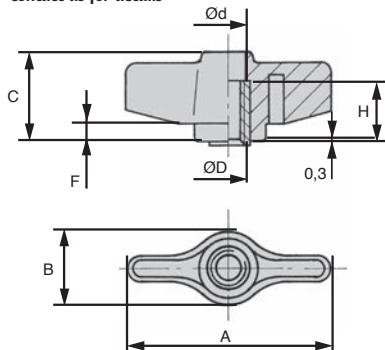

Female wing knob

Stock

GGB

Technopolymer with brass insert

- Female wing knob with tapped hole (blind or fully threaded)
- For manual tightening
- Material:
  Matt black polyamide with brass insert

Info.

- Not sold individually, please contact us for details

with brass insert

DISCOUNTS

Qty	1+	10+	20+	50+	100+	200+
Disc.	List	-5%	-10%	-15%	-20%	On request

Part number	A	B	C	ØD	Ød	H	F	Stock*	Price each 1 to 9
Knob with blind thread									
GGB34-M6	34	14	18	M6	-	9	4	✓	1,88 €
GGB34-M8	34	14	18	M8	-	9	4	✓	1,88 €
GGB40-M6	40	15	19	M6	-	9	4	✓	1,98 €
GGB40-M8	40	15	19	M8	-	9	4	✓	1,98 €
GGB48-M6	48	17	20	M6	-	13	4	-	2,06 €
GGB48-M8	48	17	20	M8	-	13	4	✓	2,06 €
Knob, fully threaded									
GGB34-M6/FP	34	14	18	M6	7	15	4	✓	2,06 €
GGB40-M6/FP	40	15	19	M6	9	15	4	✓	2,11 €
GGB40-M8/FP	40	15	19	M8	9	15	4	✓	2,11 €
GGB48-M6/FP	48	17	20	M6	9	15	4	✓	2,21 €
GGB48-M8/FP	48	17	20	M8	9	15	4	✓	2,21 €

*Depending on availability - Dimensions in mm