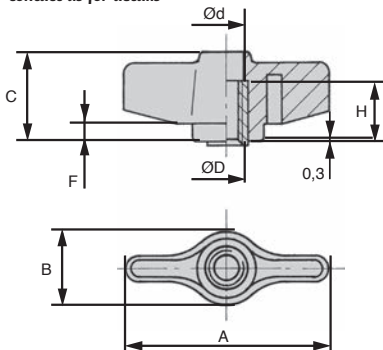

Female wing knob

Stock

GGB **Technopolymer** with brass insert

- Female wing knob with tapped hole (blind or fully threaded)
- For manual tightening
- Material:
Matt black polyamide with brass insert

Info.

- Not sold individually, please contact us for details

DISCOUNTS

Qty	1+	10+	20+	50+	100+	200+
Disc.	List	-5%	-10%	-15%	-20%	On request

Part number	A	B	C	ØD	Ød	H	F	Stock*	Price each 1 to 9
Knob with blind thread									
GGB34-M6	34	14	18	M6	-	9	4	✓	1,88 €
GGB34-M8	34	14	18	M8	-	9	4	✓	1,88 €
GGB40-M6	40	15	19	M6	-	9	4	✓	1,98 €
GGB40-M8	40	15	19	M8	-	9	4	✓	1,98 €
GGB48-M6	48	17	20	M6	-	13	4	-	2,06 €
GGB48-M8	48	17	20	M8	-	13	4	✓	2,06 €
Knob, fully threaded									
GGB34-M6/FP	34	14	18	M6	7	15	4	✓	2,06 €
GGB40-M6/FP	40	15	19	M6	9	15	4	✓	2,11 €
GGB40-M8/FP	40	15	19	M8	9	15	4	✓	2,11 €
GGB48-M6/FP	48	17	20	M6	9	15	4	✓	2,21 €
GGB48-M8/FP	48	17	20	M8	9	15	4	✓	2,21 €

*Depending on availability - Dimensions in mm

Our other products

YG1

HEAVY DUTY spur gear, Steel 35NCD6

KB_UU

Closed linear precision bearing, Precision - steel

GE

Toggle latches, Standard

RURp

Swivel castor with double brake, Polyurethane - Aluminium rim (Free

RVM25

Manually operated gearbox, Bevel

PSG25

Spur gear - precision range, Stainless steel 303

E60

Right angle helical reducers, from 4.50 to 62 Nm