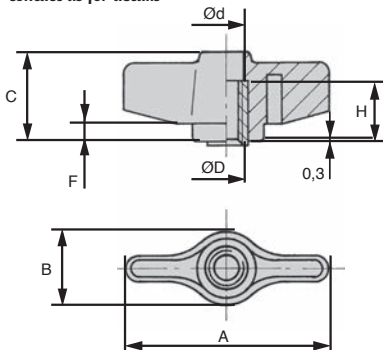

# Female wing knob

Stock

GGB

Technopolymer with brass insert

- Female wing knob with tapped hole (blind or fully threaded)
- For manual tightening
- Material:  
Matt black polyamide with brass insert

## DISCOUNTS

Qty	1+	10+	20+	50+	100+	200+
Disc.	List	-5%	-10%	-15%	-20%	On request

Part number	A	B	C	ØD	Ød	H	F	Stock*	Price each 1 to 9
<b>Knob with blind thread</b>									
GGB34-M6	34	14	18	M6	-	9	4	✓	1,88 €
GGB34-M8	34	14	18	M8	-	9	4	✓	1,88 €
GGB40-M6	40	15	19	M6	-	9	4	✓	1,98 €
GGB40-M8	40	15	19	M8	-	9	4	✓	1,98 €
GGB48-M6	48	17	20	M6	-	13	4	-	2,06 €
GGB48-M8	48	17	20	M8	-	13	4	✓	2,06 €
<b>Knob, fully threaded</b>									
GGB34-M6/FP	34	14	18	M6	7	15	4	✓	2,06 €
GGB40-M6/FP	40	15	19	M6	9	15	4	✓	2,11 €
GGB40-M8/FP	40	15	19	M8	9	15	4	✓	2,11 €
GGB48-M6/FP	48	17	20	M6	9	15	4	✓	2,21 €
GGB48-M8/FP	48	17	20	M8	9	15	4	✓	2,21 €

\*Depending on availability - Dimensions in mm

Swivel castor with double brake, Polyurethane - Aluminium rim (Free

RVM25

Manually operated gearbox, Bevel

PSG25

Spur gear - precision range, Stainless steel 303

E60

Right angle helical reducers, from 4.50 to 62 Nm