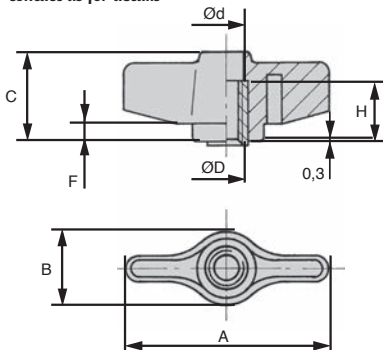

Female wing knob

Stock

GGB

Technopolymer with brass insert

- Female wing knob with tapped hole (blind or fully threaded)
- For manual tightening
- Material:
Matt black polyamide with brass insert

Info.

- Not sold individually, please contact us for details

with brass insert

DISCOUNTS

Qty	1+	10+	20+	50+	100+	200+
Disc.	List	-5%	-10%	-15%	-20%	On request

Part number	A	B	C	ØD	Ød	H	F	Stock*	Price each 1 to 9
Knob with blind thread									
GGB34-M6	34	14	18	M6	-	9	4	✓	1,88 €
GGB34-M8	34	14	18	M8	-	9	4	✓	1,88 €
GGB40-M6	40	15	19	M6	-	9	4	✓	1,98 €
GGB40-M8	40	15	19	M8	-	9	4	✓	1,98 €
GGB48-M6	48	17	20	M6	-	13	4	-	2,06 €
GGB48-M8	48	17	20	M8	-	13	4	✓	2,06 €
Knob, fully threaded									
GGB34-M6/FP	34	14	18	M6	7	15	4	✓	2,06 €
GGB40-M6/FP	40	15	19	M6	9	15	4	✓	2,11 €
GGB40-M8/FP	40	15	19	M8	9	15	4	✓	2,11 €
GGB48-M6/FP	48	17	20	M6	9	15	4	✓	2,21 €
GGB48-M8/FP	48	17	20	M8	9	15	4	✓	2,21 €

*Depending on availability - Dimensions in mm

Our other products

PDM_PDV
Detectable plastic palm grip, blue thermoplastic

EKONSL
Silicone conical elasto buffer, Female mounting

SSG2_304L
Stainless steel spur gear, Stainless steel 304L

GLT3-76
Telescopic drawer,

P60
Worm and wheel gear reducer, up to 118 Nm

PCF2
Conical flexible mount, Oval base plate

NRV
Orthogonal support clamp, Orthogonal support clamp

DER63
Stainless steel AC asynchronous motor 0.18 kW, 0.18kW