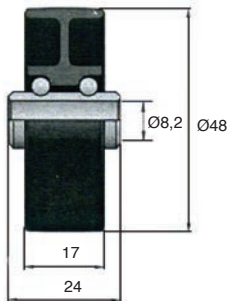

Plastic

GAL21

- Load capacity: 100N static, 200N dynamic
- Turns on a double row of balls
- Colour: black
- Materials:
roller: black polypropylene
bearings: steel balls on hub

Info.

- Not sold individually, please contact us for details

Advantages

- Shock resistant
- Noiseless rotation

DISCOUNTS

Qty	1+	50+	100+
Disc.	List	-5%	On request

Part number	Static load (N)	Dynamic load (N)	Weight (g)	Stock*	Price each 1 to 49
GAL21-64	100	200	27	✓	2,37 €

CHMR30

Worm and wheel gear
reducer, up to 28 Nm

SHW

Plain washer, A2
Stainless steel

CQA20

Accessory for
adjustment slide-
system, 20

RFVbr

Stainless steel
reaction arm,
Reaction arm