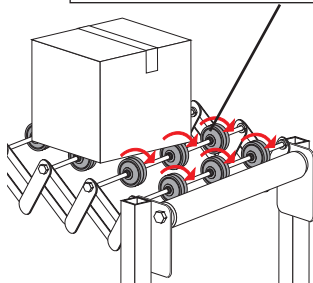

Plastic

GAL21

- Load capacity: 100N static, 200N dynamic
- Turns on a double row of balls
- Colour: black
- Materials:
roller: black polypropylene
bearings: steel balls on hub

Info.

- Not sold individually, please contact us for details

Advantages

- Shock resistant
- Noiseless rotation

DISCOUNTS

Qty	1+	50+	100+
Disc.	List	-5%	On request

Part number	Static load (N)	Dynamic load (N)	Weight (g)	Stock*	Price each 1 to 49
GAL21-64	100	200	27	✓	2,37 €

*Depending on availability - Dimensions in mm

Our other products

GE

Toggle latches,
Miniature

SER

Magnetic doorstop for
aluminium profile,
Magnetic doorstop

PDD

Actuating plunger,
Non-rotating detector
shaft

CHMR30

Worm and wheel gear
reducer, up to 28 Nm

SHW

Plain washer, A2
Stainless steel

CQA20

Accessory for
adjustment slide-
system, 20

RFVbr

Stainless steel
reaction arm,
Reaction arm