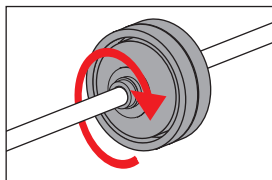

Plastic

GAL21

- Load capacity: 100N static, 200N dynamic
- Turns on a double row of balls
- Colour: black
- Materials:
  roller: black polypropylene
  bearings: steel balls on hub

Info.

- Not sold individually, please contact us for details

Advantages

- Shock resistant
- Noiseless rotation

DISCOUNTS

Qty	1+	50+	100+
Disc.	List	-5%	On request

Part number	Static load (N)	Dynamic load (N)	Weight (g)	Stock*	Price each 1 to 49
GAL21-64	100	200	27	✓	2,37 €

*Depending on availability - Dimensions in mm