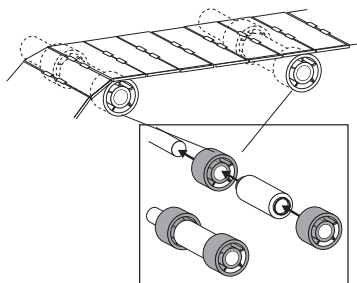

60mm rubber wheel for conveyor system

GALRUB

For Ø20 axle

- Guide wheel for plate chain
- Reduces vibration, wear and noise
- Material
  Rubber and acetal

Advantages

- Soft rubber: no marking, good grip

Soft rubber:
no marking, good grip

DISCOUNTS

Qty	1+	50+	100+
Disc.	List	-5%	On request

Part number	ØDF	Weight (kg)		Price each 1 to 49
GAL20-60-40/RUB	20,2	0,05		5,32 €

Dimensions in mm