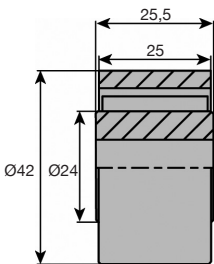

Ø42 Conveyor wheel

Stock Pla

GAL

For use with Ø12 to Ø20 axles

- Guide roller for plate chain return
- Used without a bearing
- Materials:
  Self lubricating polyethylene

Accessory

- GAL spacer

Info.

- Not sold individually,
  please contact us for details

DISCOUNTS

Qty	1+	50+	100+
Disc.	List	-5%	On request

Part number	ØDF	Weight (kg)	Stock*	Price each 1 to 49
GAL12-42-25	12	0,03	✓	1,61 €
GAL16-42-25	16	0,03	✓	1,74 €
GAL18-42-25	18	0,03	-	1,74 €
GAL20-42-25	20	0,03	-	1,74 €

*Depending on availability - Dimensions in mm