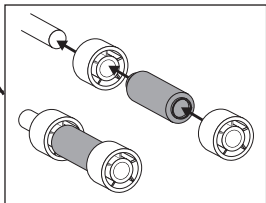

*Depending on availability - Dimensions in mm

- Guide roller for plate chain return used without a bearing
- Materials:
Self lubricating polyethylene

Accessory

- GAL spacer

Info.

- Not sold individually, please contact us for details

Ø25 conveyor roller spacer

GAL

For use with Ø12 to Ø20 axles

- For spacing wheels supporting plate chains

- Materials:

Self lubricating polyamide

Info.

- Not sold individually, please contact us for details

DISCOUNTS

Qty	1+	50+	100+
Disc. List	-5%	On request	

Part number	ØDF	W	Weight (kg)	Stock*	Price each 1 to 49
GAL12-25-39	12	39	0,01	✓	1,13 €
GAL16-25-39	16	39	0,01	✓	1,13 €
GAL18-25-39	18	39	0,01	-	1,13 €
GAL20-25-39	20	39	0,01	✓	1,13 €

*Depending on availability - Dimensions in mm

60mm rubber wheel for conveyor system

GALRUB

For Ø20 axle

- Guide wheel for plate chain
- Reduces vibration, wear and noise
- Material
Rubber and acetal

Advantages