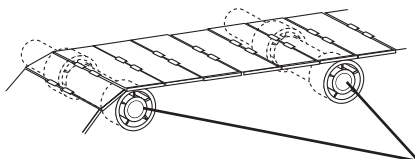

Ø42 Conveyor wheel

Stock Pla

GAL

For use with Ø12 to Ø20 axles

- Guide roller for plate chain return
- Used without a bearing
- Materials:
  Self lubricating polyethylene

Accessory

- GAL spacer

Info.

- Not sold individually,
  please contact us for details

DISCOUNTS

Qty	1+	50+	100+
Disc.	List	-5%	On request

Part number	ØDF	Weight (kg)	Stock*	Price each 1 to 49
GAL12-42-25	12	0,03	✓	1,61 €
GAL16-42-25	16	0,03	✓	1,74 €
GAL18-42-25	18	0,03	-	1,74 €
GAL20-42-25	20	0,03	-	1,74 €

*Depending on availability - Dimensions in mm