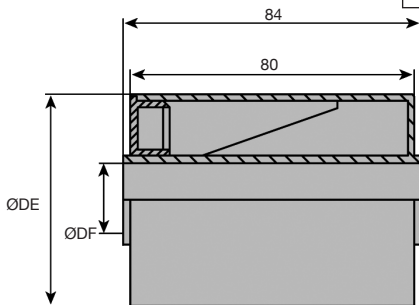

*Depending on availability - Dimensions in mm

- Guide roller for plate chain return used without a bearing
- Materials:
Self lubricating polyethylene

Accessory

- GAL spacer

Info.

- Not sold individually, please contact us for details

DISCOUNTS

Qty	1+	50+	100+
Disc.	List	-5%	On request

Part number	ØDF	ØDE	Weight (kg)	Stock*	Price each 1 to 49
GAL20-40-84	20,2	40	0,04	✓	3,53 €
GAL20-60-84	20,2	60	0,06	✓	3,70 €

*Depending on availability - Dimensions in mm

Dimensions in mm