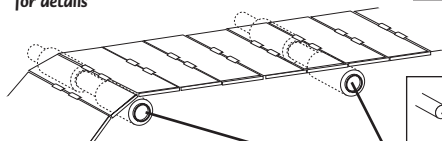

*Depending on availability - Dimensions in mm

- Guide roller for plate chain return used without a bearing
- Materials:
Self lubricating polyethylene

Accessory

- GAL spacer

Info.

- Not sold individually, please contact us for details

DISCOUNTS

Qty	1+	50+	100+
Disc.	List	-5%	On request

Part number	ØDF	ØDE	Weight (kg)	Stock*	Price each 1 to 49
GAL20-40-84	20,2	40	0,04	✓	3,53 €
GAL20-60-84	20,2	60	0,06	✓	3,70 €

*Depending on availability - Dimensions in mm