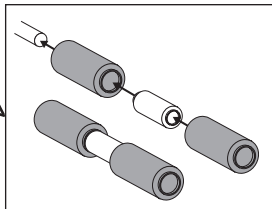

Ø42 Conveyor wheel

Stock Pla

GAL

For use with Ø12 to Ø20 axles

- Guide roller for plate chain return
- Used without a bearing
- Materials:
Self lubricating polyethylene

Accessory

- GAL spacer

Info.

*Depending on availability - Dimensions in mm

- Guide roller for plate chain return used without a bearing
- Materials:
Self lubricating polyethylene

Accessory

- GAL spacer

Info.

- Not sold individually, please contact us for details

DISCOUNTS

Qty	1+	50+	100+
Disc.	List	-5%	On request

Part number	ØDF	ØDE	Weight (kg)	Stock*	Price each 1 to 49
GAL20-40-84	20,2	40	0,04	✓	3,53 €
GAL20-60-84	20,2	60	0,06	✓	3,70 €

*Depending on availability - Dimensions in mm