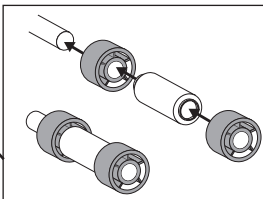

Ø42 Conveyor wheel

Stock Pla

GAL

For use with Ø12 to Ø20 axles

- Guide roller for plate chain return
- Used without a bearing
- Materials:
  Self lubricating polyethylene

Accessory

- GAL spacer

Info.

- Not sold individually,
  please contact us for details

DISCOUNTS

Qty	1+	50+	100+
Disc.	List	-5%	On request

Part number	ØDF	Weight (kg)	Stock*	Price each 1 to 49
GAL12-42-25	12	0,03	✓	1,61 €
GAL16-42-25	16	0,03	✓	1,74 €
GAL18-42-25	18	0,03	-	1,74 €
GAL20-42-25	20	0,03	-	1,74 €

*Depending on availability - Dimensions in mm