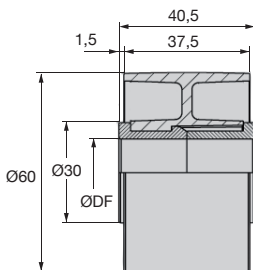

60mm rubber wheel for conveyor system

GALRUB

For Ø20 axle

- Guide wheel for plate chain
- Reduces vibration, wear and noise
- Material
  Rubber and acetal

Advantages

- Soft rubber: no marking, good grip

Soft rubber:
no marking, good grip

DISCOUNTS

Qty	1+	50+	100+
Disc.	List	-5%	On request

Part number	ØDF	Weight (kg)		Price each 1 to 49
GAL20-60-40/RUB	20,2	0,05		5,32 €

Dimensions in mm