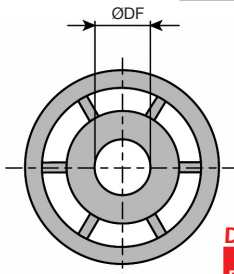

Ø42 Conveyor wheel

Stock Pla

GAL

For use with Ø12 to Ø20 axles

- Guide roller for plate chain return
- Used without a bearing
- Materials:
  Self lubricating polyethylene

Accessory

- GAL spacer

Info.

- Not sold individually,
  please contact us for details

DISCOUNTS

Qty	1+	50+	100+
Disc.	List	-5%	On request

Part number	ØDF	Weight (kg)	Stock*	Price each 1 to 49
GAL12-42-25	12	0,03	✓	1,61 €
GAL16-42-25	16	0,03	✓	1,74 €
GAL18-42-25	18	0,03	-	1,74 €
GAL20-42-25	20	0,03	-	1,74 €

*Depending on availability - Dimensions in mm