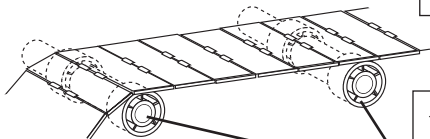

Ø25 conveyor roller spacer

GAL

For use with Ø12 to Ø20 axles

- For spacing wheels supporting plate chains

- Materials:

Self lubricating polyamide

Info.

- Not sold individually, please contact us for details