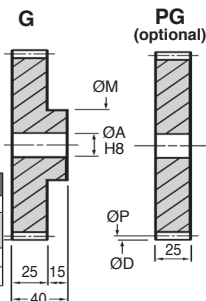

Steel spur gear

Module 2.5

Steel 20NCD2

- Precision class 9
- Pressure angle 20°
- Linear speed 300m/min

| Torque and power indication | | | | |
|-----------------------------|-------------|----------|-------|-------|
| For 50 teeth at 1000 rpm | | | | |
| | 20NCD2 | 20NCD2 | | |
| | Z10CNF18.09 | hardened | brass | fibre |
| Nm | 48 | 228 | 24 | 19 |
| KW | 5 | 23.87 | 2.54 | 2.02 |

On request

↓ **Gears available up to this size** ↓

G2.5-235 235 587,50 592,50 **Dimensions: contact us** On request

Dimensions in mm

Our other products

AT5M AT10M
AT type timing belt per metre, AT10 Steel cored polyurethane

SER
Magnetic doorstop for aluminium profile, Magnetic doorstop

LAT4
4A motorised linear actuator, 4 amperes

PCH
Knob for gripping, Mushroom

GP75
Spring loaded toggle latch, Standard (GP75)

P20
Worm and wheel gear reducer, up to 5 Nm

DB
Steel bevel gear, 2:1

DOMI80
Domino 80 adjustable slide, Slide DOMILINE 80

VML
Stainless steel hexagonal headed

NK17
Drylin®N miniature guiding system, Width

HTD5M_09
HTD Heavy duty timing pulley, HTD5