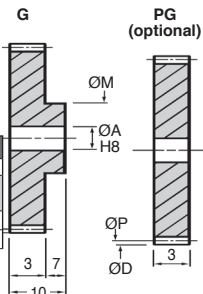

## Steel 20NCD2

- Precision class 9
- Pressure angle 20°
- Linear speed 300m/min

| Torque and power indication |              |          |       |       |
|-----------------------------|--------------|----------|-------|-------|
| For 50 teeth at 1000 rpm    |              |          |       |       |
|                             | 20NCD2       | 20NCD2   | brass | fibre |
|                             | Z10CNF18.09  | hardened |       |       |
| Nm                          | <b>0.147</b> | 0.698    | 0.073 | 0.058 |
| kW                          | <b>0.014</b> | 0.075    | 0.008 | 0.006 |