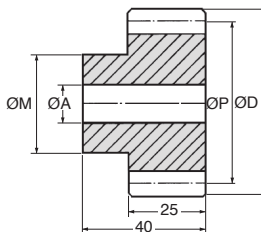

Info

- Pilot bore information is given as a guide only and may vary between batches

- Gear should be finished to suit the application, **we are unable to offer this service**