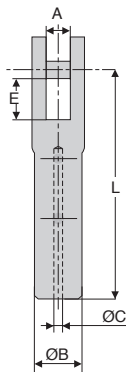

- Cable terminal to be screwed
- Material :
Stainless steel 316

Accessories

- CAB cable
(tome 1 p.418)

DISCOUNTS

Qty	1+	4+	10+	15+
Disc. List	-10%	-20%	On request	

Part number	For cable					Weight (g)	Price each 1 to 3
	ØC	A	ØB	C	L		
EVC2-37/SS	2	4,5	8	7	37	16,5	
EVC3-50/SS	3	5,5	10	8	50	30,0	
EVC4-52/SS	4	6,5	12	8	52	46,0	

Dimensions in mm

- Cable terminal to be screwed
- Thread ISO pitch right hand
- Delivered with a nut
- Material :
Stainless steel 316

Accessories

- CAB cable
(tome 1 p.418)

DISCOUNTS

Qty	1+	4+	10+	15+
Disc.	List	-10%	-20%	On request

Part number	For cable			E	L	Weight (g)	Price each 1 to 3
	ØC	ØM	ØB				
EVF2-50-M4/SS	2	M4	8	20	50	11,0	
EVF3-56-M4/SS	3	M4	10	20	56	19,0	
EVF4-80-M5/SS	4	M5	12	40	80	51,5	

Dimensions in mm

- Cable terminal to be screwed
- Material :
Stainless steel 316

Part number	For cable			P	L	Weight (g)	Price each 1 to 3
	ØC	ØM	ØB				
EVT2-55-M5/SS	2	M5	8	20	55	16,0	
EVT3-65-M5/SS	3	M5	10	25	65	33,0	
EVT4-70-M6/SS	4	M6	12	25	70	51,5	

Dimensions in mm

Our other products