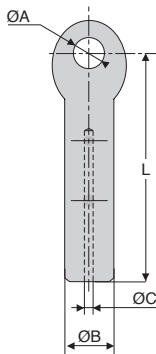

- Cable terminal to be screwed
- Material :
  Stainless steel 316

Accessories

- CAB cable
  (tome 1 p.418)

DISCOUNTS

Qty	1+	4+	10+	15+
Disc. List	-10%	-20%	On request	

Part number	For cable			L	Weight (g)	Price each 1 to 3
	ØC	ØA	ØB			
EVY2-37/SS	2	4,5	8	37	13	
EVY3-50/SS	3	5,5	10	50	27	
EVY4-52/SS	4	6,5	12	52	41	

Dimensions in mm