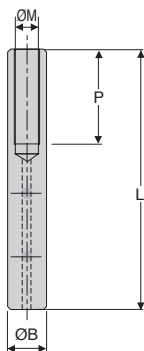

Part number	For cable			E	L	Weight (g)	Price each 1 to 3
	ØC	ØM	ØB				
EVF2-50-M4/SS	2	M4	8	20	50	11,0	
EVF3-56-M4/SS	3	M4	10	20	56	19,0	
EVF4-80-M5/SS	4	M5	12	40	80	51,5	

Dimensions in mm

- Cable terminal to be screwed
- Material :
Stainless steel 316

Accessories

- CAB cable
(tome 1 p.418)

DISCOUNTS

Qty	1+	4+	10+	15+
Disc. List	-10%	-20%	On request	

Part number	For cable			L	Weight (g)	Price each 1 to 3
	ØC	ØA	ØB			
EVY2-37/SS	2	4,5	8	37	13	
EVY3-50/SS	3	5,5	10	50	27	
EVY4-52/SS	4	6,5	12	52	41	

Dimensions in mm

- Cable terminal to be screwed
- Thread ISO pitch right hand
- Delivered with a nut
- Material :
Stainless steel 316

Accessories

- CAB cable
(tome 1 p.418)

DISCOUNTS

Qty	1+	4+	10+	15+
Disc.	List	-10%	-20%	On request

Part number	For cable			P	L	Weight (g)	Price each 1 to 3
	ØC	ØM	ØB				
EVT2-55-M5/SS	2	M5	8	20	55	16,0	
EVT3-65-M5/SS	3	M5	10	25	65	33,0	
EVT4-70-M6/SS	4	M6	12	25	70	51,5	

Dimensions in mm

Our other products