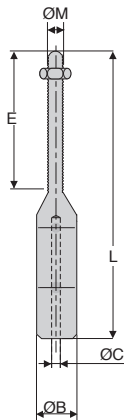

- Cable terminal to be screwed
- Material :
Stainless steel 316

Accessories

- CAB cable
(tome 1 p.418)

DISCOUNTS

Qty	1+	4+	10+	15+
Disc. List	-10%	-20%	On request	

Part number	For cable					Weight (g)	Price each 1 to 3
	ØC	A	ØB	C	L		
EVC2-37/SS	2	4,5	8	7	37	16,5	
EVC3-50/SS	3	5,5	10	8	50	30,0	
EVC4-52/SS	4	6,5	12	8	52	46,0	

Dimensions in mm

- Cable terminal to be screwed
- Thread ISO pitch right hand
- Delivered with a nut
- Material :
Stainless steel 316

Accessories

- CAB cable
(tome 1 p.418)

DISCOUNTS

Qty	1+	4+	10+	15+
Disc.	List	-10%	-20%	On request

Part number	For cable			E	L	Weight (g)	Price each 1 to 3
	ØC	ØM	ØB				
EVF2-50-M4/SS	2	M4	8	20	50	11,0	
EVF3-56-M4/SS	3	M4	10	20	56	19,0	
EVF4-80-M5/SS	4	M5	12	40	80	51,5	

Dimensions in mm

- Cable terminal to be screwed
- Material :
Stainless steel 316

Part number	For cable			P	L	Weight (g)	Price each 1 to 3
	ØC	ØM	ØB				
EVT2-55-M5/SS	2	M5	8	20	55	16,0	
EVT3-65-M5/SS	3	M5	10	25	65	33,0	
EVT4-70-M6/SS	4	M6	12	25	70	51,5	

Dimensions in mm

Our other products