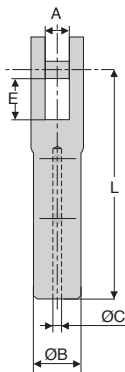

- Cable terminal to be screwed
- Material :
Stainless steel 316

Accessories

- CAB cable
(tome 1 p.418)

DISCOUNTS

Qty	1+	4+	10+	15+
Disc. List	-10%	-20%	On request	

Part number	For cable					Weight (g)	Price each 1 to 3
	ØC	A	ØB	C	L		
EVC2-37/SS	2	4,5	8	7	37	16,5	
EVC3-50/SS	3	5,5	10	8	50	30,0	
EVC4-52/SS	4	6,5	12	8	52	46,0	

Dimensions in mm

- Cable terminal to be screwed
- Thread ISO pitch right hand
- Delivered with a nut
- Material :
Stainless steel 316

Accessories

- CAB cable
(tome 1 p.418)

DISCOUNTS

Qty	1+	4+	10+	15+
Disc.	List	-10%	-20%	On request

Part number	For cable			E	L	Weight (g)	Price each 1 to 3
	ØC	ØM	ØB				
EVF2-50-M4/SS	2	M4	8	20	50	11,0	
EVF3-56-M4/SS	3	M4	10	20	56	19,0	
EVF4-80-M5/SS	4	M5	12	40	80	51,5	

Dimensions in mm

- Cable terminal to be screwed
- Material :
Stainless steel 316

Part number	For cable			P	L	Weight (g)	Price each 1 to 3
	ØC	ØM	ØB				
EVT2-55-M5/SS	2	M5	8	20	55	16,0	
EVT3-65-M5/SS	3	M5	10	25	65	33,0	
EVT4-70-M6/SS	4	M6	12	25	70	51,5	

Dimensions in mm

Our other products