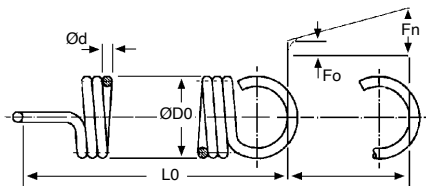

Info.

- Springs should not be stretched greater than the maximum elongation value or permanent damage may result.

- For custom made springs, please contact us (Minimum quantity may apply)