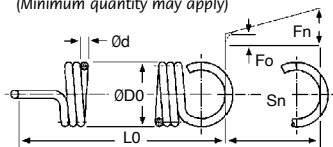

Info.

- Springs should not be stretched greater than the maximum elongation value or permanent damage may result.

- For custom made springs, please contact us (Minimum quantity may apply)

**250+ pieces
Contact us.**