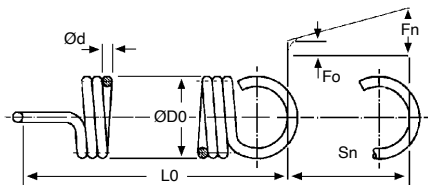

Extension springs **DIN 2097**

ET Ø0,5-Ø0,8

Stainless steel piano wire

- Materials:

Piano springs: Stainless steel conforming to DIN17224, Stainless steel 12CrNi17.7

- Ends: Closed German loops conforming to DIN 2097. Position may vary.

- Tolerances: All the dimensions and load values given conform to DIN2097 (Grade 2)

- Initial tension $F_0 = \text{Max load} \times 0.08$

- These springs are recommended for static or medium dynamic loads

Info.

- Springs should not be stretched greater than the maximum elongation value or permanent damage may result.

- For custom made springs, please contact us (Minimum quantity may apply)

**250+ pieces
Contact us.**

DISCOUNTS

Qty	1+	5+	25+	50+	100+
Disc.	List	-10%	-20%	-30%	On request

Part number	Wire Ød	External Ø D0	Free length L0	Rate C N/mm	Max. deflection (mm)	Max. load (N)	Stock*	Price each 1 to 4
ET4080	0,50	2,50	7,90	6,85	1,70	14,00	✓	8,35 €
ET4081	0,50	2,50	10,90	4,28	2,70	14,00	-	8,35 €
ET4082	0,50	2,50	15,40	2,74	4,30	14,00	-	8,35 €
ET4083	0,50	3,50	9,50	2,02	4,30	10,00	✓	8,35 €
ET4084	0,50	3,50	12,50	1,26	6,90	10,00	✓	8,35 €
ET4085	0,50	3,50	17,00	0,81	10,80	10,00	-	8,35 €
ET4086	0,50	3,50	24,50	0,51	17,30	10,00	✓	8,35 €
ET4087	0,50	3,50	290,00	0,04	210,00	10,00	✓	8,35 €
ET4088	0,50	5,50	12,70	0,44	13,10	7,00	✓	8,35 €
ET4089	0,50	5,50	15,70	0,27	20,90	7,00	✓	9,15 €
ET4090	0,50	5,50	20,20	0,18	32,70	7,00	✓	8,35 €
ET4091	0,50	5,50	27,70	0,11	52,30	7,00	✓	8,35 €
ET4092	0,50	5,50	37,70	0,08	78,40	7,00	✓	8,35 €

*Depending on availability - Dimensions in mm