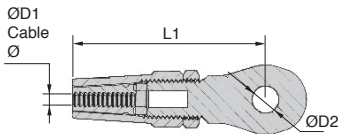

Quick fitting cable terminals

Sta

ERCss
ERLss

Fork and eye versions

- Cable terminals for wires, manual crimping

- Material: Stainless steel 316

Advantage

- Rapid manual assembly

ERL Eye

ERC Fork

stainless steel

Manually crimped

ERC Fork

ERL Eye

ØD1
Cable
Ø

ØD1
Cable
Ø

DISCOUNTS

Qty	1+	4+	10+	15+
Disc.	List	-10%	-20%	On request

Part number	ØD1	ØD2	A	L1	L2	L3	KW	KW1	Weight (g)	Stock*	Price each 1 to 3
Fork											
ERC3-6/SS	3	6	6,25	49,0	57,0	8,0	12	14	40	✓	28,96 €
ERC4-8/SS	4	8	7,90	60,5	71,4	8,3	14	19	80	✓	34,07 €
ERC5-10/SS	5	10	9,70	69,0	79,0	10,0	16	22	120	-	40,27 €
ERC6-12/SS	6	12	11,00	81,0	93,0	12,0	19	27	210	✓	50,66 €
ERC8-14/SS	8	14	13,00	106,0	120,0	15,0	24	30	376	-	69,70 €
Eye											
ERL3-6/SS	3	6	6	48	57	-	10	12	34	✓	30,38 €
ERL4-8/SS	4	8	7	56	69	-	14	14	62	-	34,66 €
ERL5-10/SS	5	10	8	66	82	-	14	16	88	-	40,91 €
ERL6-13/SS	6	13	9	83	100	-	17	19	154	-	49,95 €
ERL8-14/SS	8	14	10	102	123	-	19	24	278	-	65,82 €

VRC2
Retaining clamp, dual sided, Dual sided

RPPM
RPP type belt per metre, RPP8 Steel cored polyurethane

RPCtc
Swivel castor with central hole, Steel - Polyamide

PM3
Worm and wheel set, Hardened steel

AFM
Flanged polymer bush, Food grade polymer