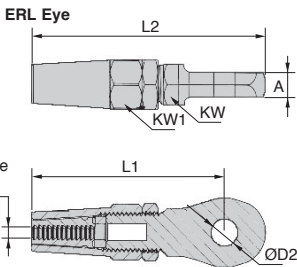

Quick fitting cable terminals

Sta

ERCss
ERLss

Fork and eye versions

- Cable terminals for wires, manual crimping

- Material: Stainless steel 316

Advantage

- Rapid manual assembly

DISCOUNTS

| Qty | 1+ | 4+ | 10+ | 15+ |
|-------|------|------|------|------------|
| Disc. | List | -10% | -20% | On request |

| Part number | ØD1 | ØD2 | A | L1 | L2 | L3 | KW | KW1 | Weight (g) | Stock* | Price each 1 to 3 |
|-------------|-----|-----|-------|-------|-------|------|----|-----|------------|--------|-------------------|
| Fork | | | | | | | | | | | |
| ERC3-6/SS | 3 | 6 | 6,25 | 49,0 | 57,0 | 8,0 | 12 | 14 | 40 | ✓ | 28,96 € |
| ERC4-8/SS | 4 | 8 | 7,90 | 60,5 | 71,4 | 8,3 | 14 | 19 | 80 | ✓ | 34,07 € |
| ERC5-10/SS | 5 | 10 | 9,70 | 69,0 | 79,0 | 10,0 | 16 | 22 | 120 | - | 40,27 € |
| ERC6-12/SS | 6 | 12 | 11,00 | 81,0 | 93,0 | 12,0 | 19 | 27 | 210 | ✓ | 50,66 € |
| ERC8-14/SS | 8 | 14 | 13,00 | 106,0 | 120,0 | 15,0 | 24 | 30 | 376 | - | 69,70 € |
| Eye | | | | | | | | | | | |
| ERL3-6/SS | 3 | 6 | 6 | 48 | 57 | - | 10 | 12 | 34 | ✓ | 30,38 € |
| ERL4-8/SS | 4 | 8 | 7 | 56 | 69 | - | 14 | 14 | 62 | - | 34,66 € |
| ERL5-10/SS | 5 | 10 | 8 | 66 | 82 | - | 14 | 16 | 88 | - | 40,91 € |
| ERL6-13/SS | 6 | 13 | 9 | 83 | 100 | - | 17 | 19 | 154 | - | 49,95 € |
| ERL8-14/SS | 8 | 14 | 10 | 102 | 123 | - | 19 | 24 | 278 | - | 65,82 € |

* Depending on availability - Dimensions in mm

Our other products

CSSSS

Stainless steel spherical bearing, Stainless steel / PTFE

SERB

Cam latch, Cam latch

CLA

Clamping lever Hygienic Usit® - female, Stainless steel

DOG258

Motor-gearbox 12V and 24V DC, from 12 to 15 Nm

ACLCHAR

Hinge for aluminium profile, With elongated holes

OPFL_OPPM

Numerical counter accessories, Locking clamp

CHTRP

Single and dual output gearboxes, Up to 75,7 Nm