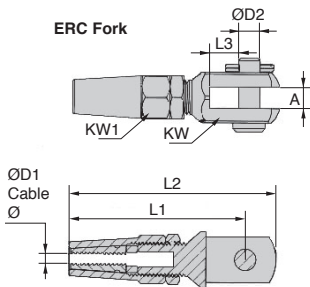

Quick fitting cable terminals

Sta

ERCss
ERLss

Fork and eye versions

- Cable terminals for wires, manual crimping

- Material: Stainless steel 316

Advantage

- Rapid manual assembly

DISCOUNTS

| Qty | 1+ | 4+ | 10+ | 15+ |
|-------|------|------|------|------------|
| Disc. | List | -10% | -20% | On request |

| Part number | ØD1 | ØD2 | A | L1 | L2 | L3 | KW | KW1 | Weight (g) | Stock* | Price each 1 to 3 |
|-------------|-----|-----|-------|-------|-------|------|----|-----|------------|--------|-------------------|
| Fork | | | | | | | | | | | |
| ERC3-6/SS | 3 | 6 | 6,25 | 49,0 | 57,0 | 8,0 | 12 | 14 | 40 | ✓ | 28,96 € |
| ERC4-8/SS | 4 | 8 | 7,90 | 60,5 | 71,4 | 8,3 | 14 | 19 | 80 | ✓ | 34,07 € |
| ERC5-10/SS | 5 | 10 | 9,70 | 69,0 | 79,0 | 10,0 | 16 | 22 | 120 | - | 40,27 € |
| ERC6-12/SS | 6 | 12 | 11,00 | 81,0 | 93,0 | 12,0 | 19 | 27 | 210 | ✓ | 50,66 € |
| ERC8-14/SS | 8 | 14 | 13,00 | 106,0 | 120,0 | 15,0 | 24 | 30 | 376 | - | 69,70 € |
| Eye | | | | | | | | | | | |
| ERL3-6/SS | 3 | 6 | 6 | 48 | 57 | - | 10 | 12 | 34 | ✓ | 30,38 € |
| ERL4-8/SS | 4 | 8 | 7 | 56 | 69 | - | 14 | 14 | 62 | - | 34,66 € |
| ERL5-10/SS | 5 | 10 | 8 | 66 | 82 | - | 14 | 16 | 88 | - | 40,91 € |
| ERL6-13/SS | 6 | 13 | 9 | 83 | 100 | - | 17 | 19 | 154 | - | 49,95 € |
| ERL8-14/SS | 8 | 14 | 10 | 102 | 123 | - | 19 | 24 | 278 | - | 65,82 € |

* Depending on availability - Dimensions in mm

Our other products

CSSSS

Stainless steel spherical bearing, Stainless steel / PTFE

SERB

Cam latch, Cam latch

CLA

Clamping lever Hygienic Usit® - female, Stainless steel

DOG258

Motor-gearbox 12V and 24V DC, from 12 to 15 Nm

ACLCHAR

Hinge for aluminium profile, With elongated holes

OPFL_OPPM

Numerical counter accessories, Locking clamp

CHTRP

Single and dual output gearboxes, Up to 75,7 Nm