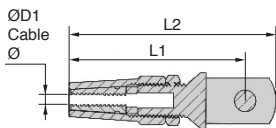

Quick fitting cable terminals

Sta

ERCss
ERLss

Fork and eye versions

- Cable terminals for wires, manual crimping

- Material: Stainless steel 316

Advantage

- Rapid manual assembly

ERL Eye

ERC Fork

stainless steel

Manually crimped

ERC Fork

ERL Eye

ØD1
Cable
Ø

ØD1
Cable
Ø

DISCOUNTS

Qty	1+	4+	10+	15+
Disc.	List	-10%	-20%	On request

Part number	ØD1	ØD2	A	L1	L2	L3	KW	KW1	Weight (g)	Stock*	Price each 1 to 3
Fork											
ERC3-6/SS	3	6	6,25	49,0	57,0	8,0	12	14	40	✓	28,96 €
ERC4-8/SS	4	8	7,90	60,5	71,4	8,3	14	19	80	✓	34,07 €
ERC5-10/SS	5	10	9,70	69,0	79,0	10,0	16	22	120	-	40,27 €
ERC6-12/SS	6	12	11,00	81,0	93,0	12,0	19	27	210	✓	50,66 €
ERC8-14/SS	8	14	13,00	106,0	120,0	15,0	24	30	376	-	69,70 €
Eye											
ERL3-6/SS	3	6	6	48	57	-	10	12	34	✓	30,38 €
ERL4-8/SS	4	8	7	56	69	-	14	14	62	-	34,66 €
ERL5-10/SS	5	10	8	66	82	-	14	16	88	-	40,91 €
ERL6-13/SS	6	13	9	83	100	-	17	19	154	-	49,95 €
ERL8-14/SS	8	14	10	102	123	-	19	24	278	-	65,82 €

ACL-PLAngle
Joining plate for aluminium profile, Angle connection

Complementary products

CAB
Stainless steel cable, Stainless steel

ERC
Quick fitting cable terminal, Eye version

RDERSS
Stainless steel manual rigging screw, Stainless steel - manual