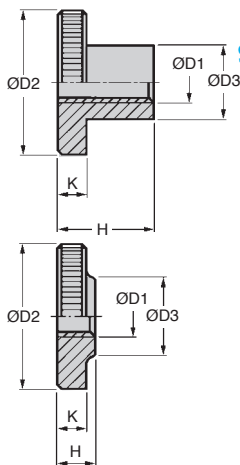

Threads M3-M12

EMSH
EMS_B

- Solid knurled nut
- Material: stainless steel 18.9
- Conforms to DIN 466

Tall version EMS-H

Low version EMS-B

DISCOUNTS

| | | | | | | |
|-------|------|------|------|------|------|------------|
| Qty | 1+ | 6+ | 20+ | 40+ | 60+ | 101+ |
| Disc. | List | -10% | -15% | -20% | -25% | On request |

| Part number | ØD1 | ØD2 | ØD3 | H | K | Stock* | Price each 1 to 5 |
|---------------------|-----|-----|-----|------|-----|--------|-------------------|
| High version | | | | | | | |
| EMS-3H | M3 | 12 | 6 | 7,5 | 2,5 | ✓ | 1,08 € |
| EMS-4H | M4 | 16 | 8 | 9,5 | 3,5 | ✓ | 1,64 € |
| EMS-5H | M5 | 20 | 10 | 11,5 | 4,0 | ✓ | 1,91 € |
| EMS-6H | M6 | 24 | 12 | 15,0 | 5,0 | ✓ | 2,99 € |
| EMS-8H | M8 | 30 | 16 | 18,0 | 6,0 | ✓ | 6,56 € |
| EMS-10H | M10 | 36 | 20 | 23,0 | 8,0 | ✓ | 10,67 € |
| EMS-12H | M12 | 36 | 20 | 23,0 | 8,0 | ✓ | 18,05 € |
| Low version | | | | | | | |
| EMS-4B | M4 | 16 | 8 | 4,0 | 3,5 | ✓ | 1,26 € |
| EMS-5B | M5 | 20 | 10 | 5,0 | 4,0 | ✓ | 1,68 € |
| EMS-6B | M6 | 24 | 12 | 6,0 | 5,0 | ✓ | 2,65 € |
| EMS-8B | M8 | 30 | 16 | 8,0 | 6,0 | ✓ | 6,44 € |
| EMS-10B | M10 | 36 | 20 | 10,0 | 8,0 | ✓ | 11,59 € |
| EMS-12B | M12 | 36 | 20 | 10,0 | 8,0 | ✓ | 15,25 € |

*Depending on availability - Dimensions in mm

Our other products

SR
Narrow spur rack,
Stainless steel

BLM
Spring loaded plunger
with ball tip, Plastic
body

RBNTc
Swivel castor with
central hole, Steel -
rubber - with double
brake

SLS
Bearing block for
leadscrew, Fixed
Drylin® bearing block

CMAss
Eye bolt stainless
steel, Stainless steel

LVT
Miniature motorised
actuator 1A, 1 amper

BPHF
Ball transfer unit push
fit, Heavy

FF30
Offset spur gear
reducer, from 21.50
to 83 Nm