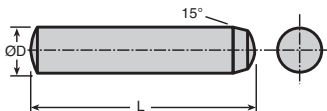

- For locking one part to another
- Relative positioning
- 15° chamfer
- Material: hardened steel 100 Cr6 rectified 58-60HRC
- Conforms to DIN 6325 (ISO 8734)
- For information on shear strength, please see technical information
- Sold by the packet

DISCOUNTS

Qty	1+	5+	10+	20+
Disc.	List	-20%	-30%	On request

Part number	ØD m6	Length L	Qty per packet	Stock*	Price each per packet
DH1-5/B	1,0	5	100	✓	6,41 €
DH1-6/B	1,0	6	100	✓	6,41 €
DH1.5-5/B	1,5	5	100	✓	4,72 €
DH1.5-6/B	1,5	6	100	✓	6,41 €
DH1.5-8/B	1,5	8	100	✓	5,34 €
DH1.5-10/B	1,5	10	100	✓	5,58 €
DH2-6/B	2,0	6	100	✓	5,34 €
DH2-8/B	2,0	8	100	✓	5,66 €
DH2-10/B	2,0	10	100	✓	5,89 €
DH2-12/B	2,0	12	100	✓	6,23 €
DH2-14/B	2,0	14	100	✓	6,65 €
DH2-16/B	2,0	16	100	✓	7,01 €
DH2-30/B	2,0	30	100	✓	18,48 €
DH2.5-10/B	2,5	10	100	✓	6,25 €
DH2.5-12/B	2,5	12	100	✓	6,41 €
DH3-6/B	3,0	6	100	✓	5,58 €
DH3-8/B	3,0	8	100	✓	5,37 €
DH3-10/B	3,0	10	100	✓	5,66 €
DH3-12/B	3,0	12	100	✓	5,98 €
DH3-16/B	3,0	16	100	✓	6,77 €
DH3-18/B	3,0	18	100	✓	7,18 €
DH3-20/B	3,0	20	100	✓	7,46 €
DH3-24/B	3,0	24	100	✓	8,16 €
DH3-30/B	3,0	30	100	✓	9,32 €
DH3-32/B	3,0	32	100	✓	9,66 €
DH3-40/B	3,0	40	100	✓	14,52 €
DH4-6/B	4,0	6	100	✓	6,80 €
DH4-8/B	4,0	8	100	✓	6,74 €

*Depending on availability - Dimensions in mm

DISCOUNTS

Qty	1+	5+	10+	20+
Disc.	List	-20%	-30%	On request

Part number	ØD m6	Length L	Qty per packet	Stock*	Price each per packet
DH6-16/B	6,0	16	25	✓	5,78 €
DH6-18/B	6,0	18	25	✓	5,93 €
DH6-20/B	6,0	20	25	✓	6,15 €
DH6-24/B	6,0	24	25	✓	6,33 €
DH6-26/B	6,0	26	25	✓	6,61 €
DH6-28/B	6,0	28	25	✓	6,74 €
DH6-30/B	6,0	30	25	✓	6,90 €
DH6-36/B	6,0	36	25	✓	7,35 €
DH6-40/B	6,0	40	25	✓	7,68 €
DH6-50/B	6,0	50	25	✓	8,81 €
DH6-60/B	6,0	60	25	✓	10,11 €
DH8-16/B	8,0	16	25	✓	8,18 €
DH8-18/B	8,0	18	25	✓	8,23 €
DH8-20/B	8,0	20	25	✓	8,28 €
DH8-24/B	8,0	24	25	✓	8,76 €
DH8-30/B	8,0	30	25	✓	9,52 €