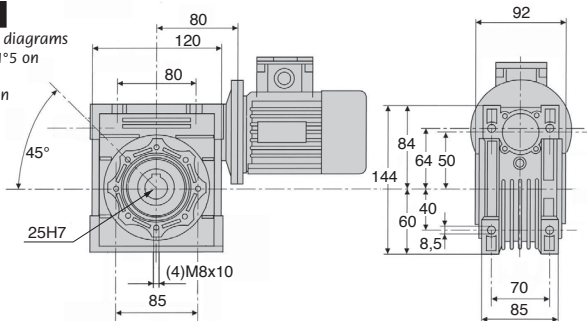

Wiring

- See wiring diagrams N°3 and N°5 on technical information pages

DISCOUNTS

Qty	1+	2+	4+
Disc.	List	-15%	On request

* without CHM50-100-63B4 mounting flange B5

Part number	Reduction ratio	Motor	Motor power (kW)	Speed under load (rpm)	Nominal Torque (Nm)	Service factor	Price each
CHM50-7-80B4	7,5:1	80B4	0,75	186,7	33,3	2,0	358,63 €
CHM50-10-80B4	10:1	80B4	0,75	140,0	43,9	1,6	358,63 €
CHM50-15-80B4	15:1	80B4	0,75	93,3	62,6	1,2	358,63 €
CHM50-20-80B4	20:1	80B4	0,75	70,0	80,0	0,9	358,63 €
CHM50-25-80A4	25:1	80A4	0,55	56,0	70,0	1,0	342,95 €
CHM50-30-80A4	30:1	80A4	0,55	46,7	80,0	1,0	342,95 €
CHM50-40-71B4	40:1	71B4	0,37	35,0	67,0	1,1	318,27 €
CHM50-50-71B4	50:1	71B4	0,37	28,0	78,0	0,9	318,27 €
CHM50-60-71B4	60:1	71B4	0,37	23,3	87,0	0,8	318,27 €
CHM50-80-71A4	80:1	71A4	0,25	17,5	70,0	0,9	304,85 €
CHM50-100-63B4*	100:1	63B4	0,18	14,0	59,0	0,9	296,00 €

Dimensions in mm