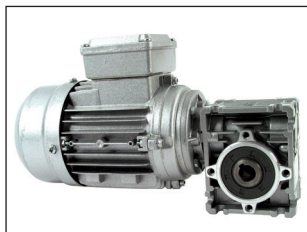

CHM50 -MOT

Torque up to 87Nm

- **Three phase electric motor gearbox assembly**
- Comprises 1 **CHM50** gearbox and 1 **CHT** motor (see motor section)
- 4 pole motor
- B14 mounting flange
- Motor speed: 1,400 rpm
- Material:
Gearbox housing: aluminium

Accessories

- Output shaft **CHM50-X**, **CHM50-DX**
- Reaction arm **CHM50-BR**

Wiring

- See wiring diagrams N°3 and N°5 on technical information pages

DISCOUNTS

Qty	1+	2+	4+
Disc.	List	-15%	On request

* without CHM50-100-63B4 mounting flange B5

Dimensions in mm

Our other products

AT5courroie

AT type timing belt,
AT5 Steel cored
polyurethane

CHMR50

Worm and wheel gear
reducer, up to 107
Nm

M1

Worm and wheel set,
Non hardened steel

DOMI30

Domino 30 adjustable
slide, Slide DOMILINE
30

PITA

Locking bolt, with T
handle

ACL-FPA

Panel mounting block
for aluminium
structures, Angular
connector

RHTtcss

High Temperature
Castor, up to 200kg