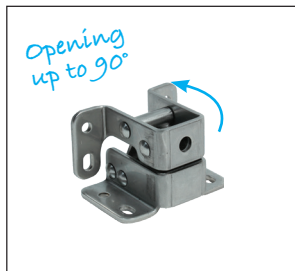

# Steel or stainless steel invisible hinge

Sta

## CHINV For nested doors or surface mounted doors

- Invisible hinge with connecting rods
- 90° opening
- Material:  
Zinc-plated steel with 430 stainless steel pin and rod  
Stainless steel 316L raw

### Mounting

- Flush or surface mounting
- Right- or left-hand mounting
- Vertical or horizontal mounting