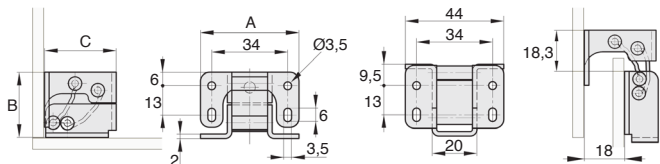

## CHINV For nested doors or surface mounted doors

- Invisible hinge with connecting rods
- 90° opening
- Material:  
Zinc-plated steel with 430 stainless steel pin and rod  
Stainless steel 316L raw

### Mounting

- Flush or surface mounting
- Right- or left-hand mounting
- Vertical or horizontal mounting