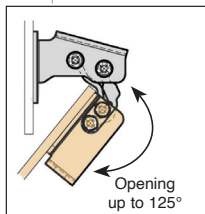

Steel or stainless steel invisible hinge

CHINV For nested doors or surface mounted doors

- Concealed hinges (Medium size)
- 125° opening
- Material:
  - Steel zinc plated or 316L stainless steel raw
  - Links in aluminium
  - Pin in zinc plated steel or in 304Cu stainless steel

Advantage

- Invisible when the door is closed

Assembly

- For nested doors or surface mounted doors
- LH or RH options
- For horizontal or vertical applications.
- Opening angle differs according to door thickness:
  - For thickness up to 10 mm: opening angle of 125°
  - 15 mm thickness: opening angle of 115°
  - 20 mm thickness: opening angle of 108°

DISCOUNTS

Qty	1+	6+	20+	50+
Disc.	List	-5%	-10%	On request

Part number	Material	A	B	C	Weight (g)	Price each	
						Stock*	1 to 5
CHINV-7755	Steel	77	55,2	54,0	250	-	18,38 €
CHINV-7755/SS	Stainless steel	77	55,2	54,0	250	-	32,93 €

*Depending on availability - Dimensions in mm