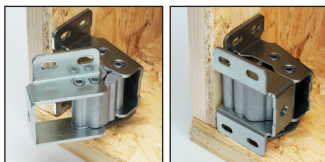

Steel or stainless steel invisible hinge

CHINV For nested doors or surface mounted doors

- Concealed hinges (Medium size)
- 125° opening
- Material:
  - Steel zinc plated or 316L stainless steel raw
  - Links in aluminium
  - Pin in zinc plated steel or in 304Cu stainless steel

Advantage

- Invisible when the door is closed

Assembly

- For nested doors or surface mounted doors
- LH or RH options
- For horizontal or vertical applications.
- Opening angle differs according to door thickness:
  - For thickness up to 10 mm: opening angle of 125°
  - 15 mm thickness: opening angle of 115°
  - 20 mm thickness: opening angle of 108°

DISCOUNTS

Qty	1+	6+	20+	50+
Disc.	List	-5%	-10%	On request

Part number	Material	A	B	C	Weight (g)	Price each	
						Stock*	1 to 5
CHINV-7755	Steel	77	55,2	54,0	250	-	18,38 €
CHINV-7755/SS	Stainless steel	77	55,2	54,0	250	-	32,93 €

*Depending on availability - Dimensions in mm