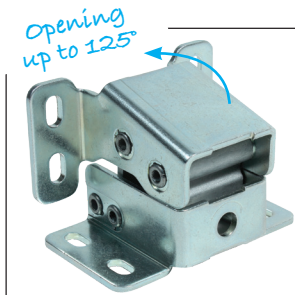

Steel or stainless steel invisible hinge

CHINV For nested doors or surface mounted doors

- Concealed hinges (Medium size)
- 125° opening
- Material:
  - Steel zinc plated or 316L stainless steel raw
  - Links in aluminium
  - Pin in zinc plated steel or in 304Cu stainless steel

Advantage

- Invisible when the door is closed

Assembly

- For nested doors or surface mounted doors
- LH or RH options
- For horizontal or vertical applications.
- Opening angle differs according to door thickness:
  - For thickness up to 10 mm: opening angle of 125°
  - 15 mm thickness: opening angle of 115°
  - 20 mm thickness: opening angle of 108°

DISCOUNTS

Qty	1+	6+	20+	50+
Disc.	List	-5%	-10%	On request

Part number	Material	A	B	C	Weight (g)	Price each	
						Stock*	1 to 5
CHINV-7755	Steel	77	55,2	54,0	250	-	18,38 €
CHINV-7755/SS	Stainless steel	77	55,2	54,0	250	-	32,93 €

*Depending on availability - Dimensions in mm