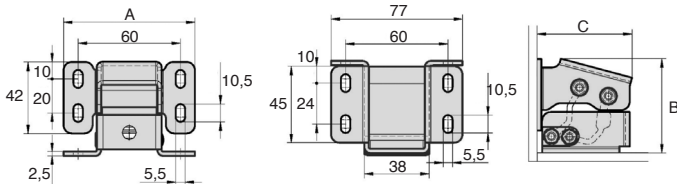

\*Depending on availability - Dimensions in mm

## CHINV For nested doors or surface mounted doors

- Concealed hinges (Medium size)
- 125° opening
- Material:
  - Steel zinc plated or 316L stainless steel raw
  - Links in aluminium
  - Pin in zinc plated steel or in 304Cu stainless steel

### Assembly

- For nested doors or surface mounted doors
- LH or RH options
- For horizontal or vertical applications.
- Opening angle differs according to door thickness:
  - For thickness up to 10 mm: opening angle of 125°
  - 15 mm thickness: opening angle of 115°
  - 20 mm thickness: opening angle of 108°