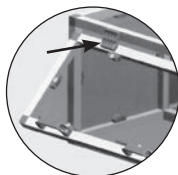

Opens to 138°

CHA

- Element for square tube structure
- Face frame hinge
- Materials:
  Hinge: reinforced polyamide
  Pin: zinc plated steel
  Inserts: brass

Info.

- Not sold individually, please contact us for details

Accessories

- Magnetic lock **SER**
- Doorstop **BLOC**
- Manual lock **LOQ**

Typical application

DISCOUNTS

Qty	1+	50+	100+
Disc.	List	-5%	On request

Part number	A	B	C	D	E	F	G	ØM	Stock*	Price each 1 to 49
CHA138-49-M5	49	30	32	11	13	19	49	M5	-	18,39 €
CHA138-49-M6	49	30	32	11	13	19	49	M6	✓	18,39 €

*Depending on availability - Dimensions in mm