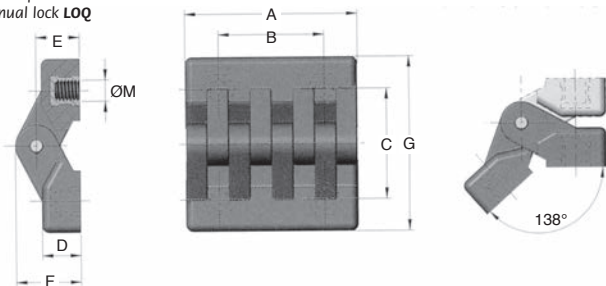

Opens to 138°

CHA

- Element for square tube structure
- Face frame hinge
- Materials:
  Hinge: reinforced polyamide
  Pin: zinc plated steel
  Inserts: brass

Info.

- Not sold individually, please contact us for details

Accessories

- Magnetic lock **SER**
- Doorstop **BLOC**
- Manual lock **LOQ**

Typical application

DISCOUNTS

Qty	1+	50+	100+
Disc.	List	-5%	On request

Part number	A	B	C	D	E	F	G	ØM	Stock*	Price each 1 to 49
CHA138-49-M5	49	30	32	11	13	19	49	M5	-	18,39 €
CHA138-49-M6	49	30	32	11	13	19	49	M6	✓	18,39 €

*Depending on availability - Dimensions in mm