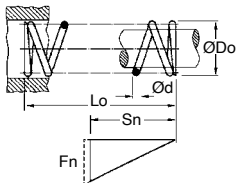

CD Stainless steel piano wire

- Materials:

Piano wire: stainless steel conforming to DIN 17224, stainless steel 302

- Wound: right hand

- Ends:

Wire $\leq 0.8\text{mm}$ squared, not ground

Wire $> 0.8\text{mm}$ squared and ground

- Loads: Load values indicated are based on a life of 50,000 cycles at 50% of max. load

- Tolerances: All sizes and strengths in accordance with DIN 2095 (Grade 2)

- Custom designs: Please contact us for custom made springs for your application. (Minimum order quantities may apply)

DISCOUNTS

Qty	1+	5+	25+	50+	100+
Disc.	List	-10%	-20%	-30%	On request

Part number	Wire Ød	External ØDo	N° active coils	Free length Lo	Rate C N/mm	Max. deflection Sn (mm)	Max. load Fn (N)	Price each
CD2240	1,60	11,60	3,50	18,50	16,42	9,10	146,00	8,12 €
CD2241	1,60	11,60	5,50	27,00	10,44	13,80	146,00	8,12 €
CD2242	1,60	11,60	8,50	40,50	6,76	21,60	146,00	8,12 €
CD2243	1,60	11,60	12,50	58,50	4,58	32,00	146,00	8,12 €
CD2244	1,60	11,60	18,50	85,00	3,10	47,10	146,00	8,12 €
CD2245	1,60	14,10	3,50	24,00	8,38	14,00	116,00	8,12 €
CD2246	1,60	14,10	5,50	36,00	5,35	21,90	116,00	8,12 €
CD2247	1,60	14,10	8,50	53,50	3,47	33,40	116,00	8,12 €
CD2248	1,60	14,10	12,50	78,00	2,34	50,00	116,00	8,12 €
CD2249	1,60	14,10	18,50	115,00	1,58	75,10	116,00	8,12 €
CD2250	1,60	17,60	3,50	34,00	3,99	23,00	91,00	8,12 €
CD2251	1,60	17,60	5,50	51,50	2,53	36,00	91,00	8,12 €
CD2252	1,60	17,60	8,50	77,50	1,65	55,30	91,00	8,12 €
CD2253	1,60	17,60	12,50	110,00	1,12	78,80	91,00	8,12 €
CD2254	1,60	17,60	18,50	165,00	0,76	120,00	91,00	8,12 €
CD2255	1,60	21,60	3,50	48,00	2,04	35,60	73,00	8,12 €
CD2256	1,60	21,60	5,50	73,50	1,31	55,90	73,00	8,12 €
CD2257	1,60	21,60	8,50	110,00	0,85	84,50	73,00	8,12 €
CD2258	1,60	21,60	12,50	165,00	0,58	129,00	73,00	13,62 €
CD2259	1,60	21,60	18,50	240,00	0,39	188,00	73,00	13,62 €
CD2260	2,00	12,00	3,50	18,00	40,00	6,80	273,00	9,39 €
CD2261	2,00	12,00	5,50	26,50	25,52	10,90	273,00	9,39 €
CD2262	2,00	12,00	8,50	38,50	16,51	16,50	273,00	9,39 €
CD2263	2,00	12,00	12,50	55,00	11,20	24,40	273,00	9,39 €
CD2264	2,00	12,00	18,50	79,50	7,67	36,10	273,00	9,39 €
CD2265	2,00	14,50	3,50	22,50	20,55	10,80	218,00	9,39 €
CD2266	2,00	14,50	5,50	33,00	13,06	16,60	218,00	9,39 €
CD2267	2,00	14,50	8,50	49,50	8,43	26,00	218,00	9,39 €
CD2268	2,00	14,50	12,50	71,00	5,75	38,00	218,00	10,36 €
CD2269	2,00	14,50	18,50	105,00	3,88	57,80	218,00	10,36 €

*Depending on availability - Dimensions in mm