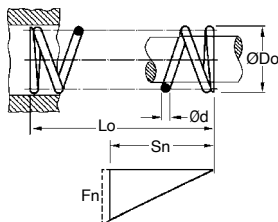

- Material:

Piano springs: Stainless steel conforming to DIN17224, stainless steel 302

- Right hand wound

- Ends:

Wire $\leq 0.8\text{mm}$ squared, not ground

Wire $> 0.8\text{mm}$, squared and ground

- Operating temperature : 60°C max

- These springs are recommended for static or medium dynamic loads

**75+ pieces?
Contact us**

Info.

- These springs are not preset

- For custom made springs, please contact us (Minimum quantity may apply)

DISCOUNTS

Qty	1+	5+	10+	25+
Disc. List	-	-5%	-20%	On request

Part number	Wire Ød	External ØDo	N° active coils	Free length Lo	Rate C N/mm	Max. deflection Sn (mm)	Max. load Fn (N)	Stock*	Price each 1 to 4
CD2270	2,00	18,00	3,5	30,00	9,77	17,50	170,00	✓	8,17 €
CD2271	2,00	18,00	5,5	45,00	6,22	27,30	170,00	✓	8,17 €
CD2272	2,00	18,00	8,5	68,00	4,03	42,50	170,00	✓	8,17 €
CD2273	2,00	18,00	12,5	98,00	2,74	62,10	170,00	✓	8,42 €
CD2274	2,00	18,00	18,5	145,00	1,86	93,60	170,00	✓	8,94 €
CD2275	2,00	22,00	3,5	41,00	5,01	27,40	137,00	✓	8,17 €
CD2276	2,00	22,00	5,5	62,00	3,19	42,80	137,00	✓	8,17 €
CD2277	2,00	22,00	8,5	94,00	2,05	66,40	137,00	✓	8,42 €
CD2278	2,00	22,00	12,5	135,00	1,40	96,20	137,00	✓	8,94 €
CD2279	2,00	22,00	18,5	200,00	0,95	144,00	137,00	-	8,94 €
CD2280	2,00	27,00	3,5	58,00	2,56	43,00	110,00	✓	8,17 €
CD2281	2,00	27,00	5,5	88,50	1,63	67,10	110,00	-	8,42 €
CD2282	2,00	27,00	8,5	135,00	1,06	104,00	110,00	✓	8,94 €
CD2283	2,00	27,00	12,5	195,00	0,71	151,00	110,00	-	8,94 €
CD2284	2,00	27,00	18,5	290,00	0,49	227,00	110,00	-	9,47 €
CD2285	2,20	11,00	3,5	16,20	85,89	3,50	292,00	-	8,94 €
CD2286	2,20	11,00	5,5	23,00	54,58	5,30	292,00	-	8,94 €
CD2287	2,20	11,00	9,5	36,50	31,67	9,10	292,00	-	8,94 €
CD2288	2,20	11,00	15,5	56,80	19,38	15,10	292,00	-	8,94 €

*Depending on availability - Dimensions in mm