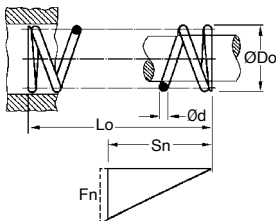

- Materials:

Piano wire: stainless steel conforming to DIN 17224, stainless steel 302

- Wound: right hand

- Ends:

Wire $\leq 0.8\text{mm}$ squared, not ground

Wire $> 0.8\text{mm}$ squared and ground

- Loads: Load values indicated are based on a life of 50,000 cycles at 50% of max. load

- Tolerances: All sizes and strengths in accordance with DIN 2095 (Grade 2)

**250+ pieces?
Contact us**

Info.

- Please contact us for custom made springs for your application. (Minimum order quantities may apply)

DISCOUNTS

Qty	1+	5+	25+	50+	100+
Disc.	List	-10%	-20%	-30%	On request

Part number	Wire Ød	External Ø Do	N° active coils	Free length Lo	Rate C N/mm	Max. deflection Sn (mm)	Max. load Fn (N)	Stock*	Price each 1 to 4
CD2175	0,80	8,80	3,50	14,50	1,99	8,40	16,70	✓	5,77 €
CD2176	0,80	8,80	5,50	21,50	1,27	13,10	16,70	✓	5,77 €
CD2177	0,80	8,80	8,50	32,00	0,82	20,00	16,70	✓	5,77 €
CD2178	0,80	8,80	12,50	47,00	0,56	30,30	16,70	✓	5,77 €
CD2179	0,80	8,80	18,50	68,00	0,38	44,20	16,70	✓	5,77 €
CD2180	0,80	10,80	3,50	20,00	1,03	13,10	13,20	✓	5,77 €
CD2181	0,80	10,80	5,50	30,00	0,65	20,20	13,20	✓	5,77 €
CD2182	0,80	10,80	8,50	45,50	0,42	31,20	13,20	✓	5,77 €
CD2183	0,80	10,80	12,50	66,00	0,28	46,10	13,20	✓	5,77 €
CD2184	0,80	10,80	18,50	96,50	0,20	68,00	13,20	-	5,77 €
CD2185	1,00	6,00	3,50	8,50	20,00	1,90	38,00	-	7,62 €
CD2186	1,00	6,00	5,50	12,00	12,72	3,00	38,00	✓	7,62 €
CD2187	1,00	6,00	8,50	17,00	8,22	4,40	38,00	✓	7,62 €
CD2188	1,00	6,00	12,50	24,00	5,59	6,60	38,00	✓	7,62 €
CD2189	1,00	6,00	18,50	34,50	3,78	9,90	38,00	✓	7,62 €
CD2190	1,00	7,30	3,50	10,00	9,94	2,70	29,00	✓	7,62 €
CD2191	1,00	7,30	5,50	14,50	6,35	4,40	29,00	✓	7,62 €
CD2192	1,00	7,30	8,50	21,50	4,11	7,20	29,00	✓	7,62 €
CD2193	1,00	7,30	12,50	30,50	2,80	10,60	29,00	✓	7,62 €
CD2194	1,00	7,30	18,50	43,50	1,89	15,20	29,00	✓	7,62 €

*Depending on availability - Dimensions in mm