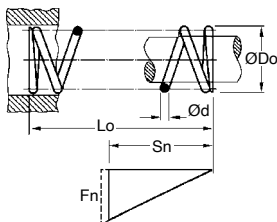

Compression spring **DIN 2095**

CD

Stainless steel piano wire

- Materials:

Piano wire: stainless steel
conforming to DIN 17224,
stainless steel 302

- Wound: right hand

- Ends:

Wire $\leq 0.8\text{mm}$ squared, not ground
Wire $> 0.8\text{mm}$ squared and ground

- Loads: Load values indicated are
based on a life of 50,000 cycles at
50% of max. load

- Tolerances: All sizes and strengths
in accordance with DIN 2095
(Grade 2)

**250+ pieces?
Contact us**

Info.

- Please contact us for custom
made springs for your application.
(Minimum order quantities may
apply)

DISCOUNTS

Qty	1+	5+	25+	50+	100+
Disc.	List	-10%	-20%	-30%	On request

Part number	Wire Ød	External Ø Do	N° active coils	Free length Lo	Rate C N/mm	Max. deflection Sn (mm)	Max. load Fn (N)	Stock*	Price each 1 to 4
CD2110	0,50	3,00	3,50	4,40	9,94	0,90	8,93	✓	5,77 €
CD2111	0,50	3,00	5,50	6,10	6,37	1,40	8,93	✓	5,77 €
CD2112	0,50	3,00	8,50	8,70	4,12	2,20	8,93	✓	5,77 €
CD2113	0,50	3,00	12,50	12,00	2,81	3,00	8,93	✓	5,77 €
CD2114	0,50	3,00	18,50	17,50	1,90	4,70	8,93	✓	5,77 €
CD2115	0,50	3,70	3,50	5,50	4,78	1,80	8,59	-	5,77 €
CD2116	0,50	3,70	5,50	7,90	3,03	2,80	8,59	✓	5,77 €
CD2117	0,50	3,70	8,50	11,50	1,96	4,40	8,59	✓	5,77 €
CD2118	0,50	3,70	12,50	16,00	1,34	6,20	8,59	✓	5,77 €
CD2119	0,50	3,70	18,50	23,50	0,90	9,50	8,59	✓	5,77 €
CD2120	0,50	4,50	3,50	7,00	2,43	3,30	8,00	✓	5,77 €
CD2121	0,50	4,50	5,50	10,00	1,55	4,90	8,00	✓	5,77 €
CD2122	0,50	4,50	8,50	15,00	1,00	7,90	8,00	✓	5,77 €
CD2123	0,50	4,50	12,50	21,50	0,68	11,70	8,00	✓	5,77 €
CD2124	0,50	4,50	18,50	31,00	0,46	17,00	8,00	✓	5,77 €
CD2125	0,50	5,50	3,50	9,40	1,25	5,50	6,91	✓	5,77 €
CD2126	0,50	5,50	5,50	14,00	0,80	8,60	6,91	✓	5,77 €
CD2127	0,50	5,50	8,50	20,50	0,52	12,90	6,91	✓	5,77 €
CD2128	0,50	5,50	12,50	30,00	0,35	19,40	6,91	✓	5,77 €
CD2129	0,50	5,50	18,50	44,50	0,23	29,40	6,91	✓	5,77 €

*Depending on availability - Dimensions in mm