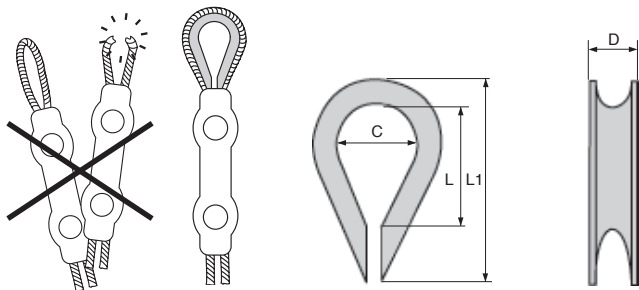

- Fitting elements
- Wire thimble for use with CAB steel cable
- Material:
Steel Fe360B, zinc plated

Info.

- Sold by the packet

DISCOUNTS

| Qty | 1+ | 30+ | 60+ | 90+ | 120+ | 150+ |
|------------|-----|------|------|------|------------|------|
| Disc. List | -5% | -10% | -15% | -20% | On request | |

| Part number | Cable Ø | C | L | D | L1 | Weight (g) | Qty per packet | Stock* | Price each 1 to 29 |
|-------------|---------|----|------|------|----|------------|----------------|--------|--------------------|
| CCL-3/B | 3 | 10 | 15 | 5 | 24 | 2,30 | 20 | ✓ | 0,23 € |
| CCL-4/B | 4 | 12 | 17,5 | 6 | 28 | 3,00 | 20 | ✓ | 0,27 € |
| CCL-5/B | 5 | 14 | 23 | 7 | 35 | 5,00 | 20 | ✓ | 0,27 € |
| CCL-6/B | 6 | 17 | 26 | 8,5 | 40 | 8,00 | 20 | ✓ | 0,31 € |
| CCL-8/B | 8 | 19 | 32 | 11,5 | 49 | 15,00 | 20 | ✓ | 0,45 € |
| CCL-10/B | 10 | 22 | 34 | 13,5 | 55 | 23,00 | 20 | - | 0,66 € |

SVG

Adjustable latch clamp with strike plate, Stroke from 118mm to 130,5mm

RJA00_28

Sealing strip, Clipping

PV2R

Adjustable suction-cup support, Increased grip

MDB_MTB

Moulded plastic bevel gear (nylon), 3:1

S_ZZ

Deep groove ball bearing, Stainless steel

ACLEPP

Right angled bracket for aluminium profile, 8 holes

T5sourroie

T type timing belt, T5 Steel cored polyurethane

BFA

Shaft locking washer, E clip