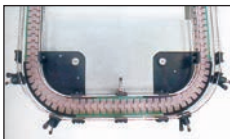

Associated products

- Drive sprocket **PT880**

- Idler sprocket **PR880**

- Idler **DBL880**

- Straight track **GRD880T**

- Curved track **GCB880T**

Typical application