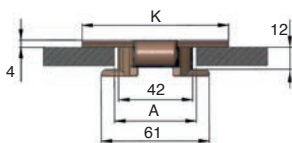

Associated products

- Drive sprocket **PT880**

- Idler sprocket **PR880**

- Idler **DBL880**

- Straight track **GRD880T**

- Curved track **GCB880T**

Typical application