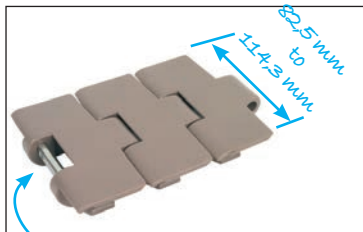

Side flexing slim plate chain

CAP880T

Range 880 TAB

- Bending radius allows chain to follow a curved path

- Materials:

Plates: low friction acetal

Pin: stainless steel 304

- Operating temp.: -40°C to +85°C
(+70°C in humid environments)

- Length 3048mm (80 plates)