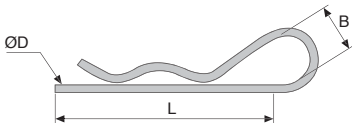

Box contents

Quantity	ØD	L
50	2	47
40	2,5	64
30	3	68
8	4	86
5	5	97
5	6	108

DISCOUNTS

Qty	1+	2+	5+
Disc.	List	-5%	On request

Part number	Quantity per box	Price each
BOX-BETA	138 pieces	90,78 €

Dimensions in mm

SER69K-CLE
Quarter turn latch for
the food industry,
Stainless steel key

CNA-CNG
Right angled
mounting plate, Right
angled mounting
plate for clevis

SSG0
Stainless steel spur
gear, Stainless steel
304L

SSDB
Stainless steel bevel
gear, 2:1

CHNrb
Warning chain with
red and white links,
Warning chain with
red and white links,
10m

TOC
Short swivel head,
Short

BPM
Slotted spring plunger
with ball tip, Steel

CHA35
Hinge for aluminium
profile, Hinge