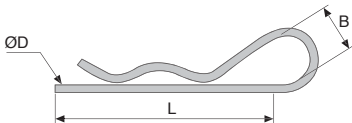

Box contents

Quantity	ØD	L
50	2	47
40	2,5	64
30	3	68
8	4	86
5	5	97
5	6	108

DISCOUNTS

Qty	1+	2+	5+
Disc.	List	-5%	On request

Part number	Quantity per box	Price each
BOX-BETA	138 pieces	90,78 €

Dimensions in mm

Our other products

Eco. range steel bevel gear, 1:1

Flat profile - Round guide, Flat profile - round guide

Telescopic drawer with damper,

Domino 80 adjustable slide, Slide DOMILINE 80

Right angled gearbox, double output shafts, up to 70 Nm