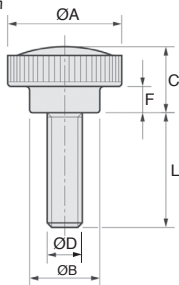

Knurled knob, male

BMM Technopolymer, steel or stainless steel stud

- Small fixing knob

- Materials:

Black polyamide, matt surface finish
Threaded stud: chromed steel
or stainless steel

Info

- Can be used with **BMF** female knurled knobs to make a manual bolted assembly

DISCOUNTS

Qty	1+	10+	20+	50+	100+	200+
Disc.	Net	-5%	-10%	-15%	-20%	On request

Part N°		Weight							Price each 1 to 9	
Steel	Stainless steel	ØA	ØB	C	ØD	L	F	(g)	Acier	Inox
BMM15-M4-10		15	11	14	M4	10	7	4	1,18 €	
BMM15-M4-15		15	11	14	M4	15	7	4	1,26 €	
BMM15-M5-10		15	11	14	M5	10	7	4	1,22 €	
BMM22-M4-10		22	15	14	M4	10	6	6	1,26 €	
BMM22-M4-25		22	15	14	M4	25	6	6	1,34 €	
BMM22-M5-10	BMM22-M5-10/SS	22	15	14	M5	10	6	7	1,26 €	3,31 €
BMM22-M5-15		22	15	14	M5	15	6	7	1,26 €	
BMM22-M6-10		22	15	14	M6	10	6	8	1,34 €	
BMM22-M6-20		22	15	14	M6	20	6	9	1,34 €	
BMM22-M6-30		22	15	14	M6	30	6	11	1,43 €	
BMM22-M6-40		22	15	14	M6	40	6	13	1,47 €	
BMM26-M5-10		26	16	15	M5	10	6	9	1,47 €	
BMM26-M5-25		26	16	15	M5	25	6	11	1,47 €	
BMM26-M6-10		26	16	15	M6	10	6	10	1,47 €	
BMM26-M6-20	BMM26-M6-20/SS	26	16	15	M6	20	6	12	1,47 €	3,43 €
BMM26-M6-40		26	16	15	M6	40	6	15	1,55 €	
BMM26-M8-25		26	16	15	M8	25	6	17	1,63 €	
BMM32-M6-20		32	19	18	M6	20	8	14	1,63 €	
BMM32-M6-40		32	19	18	M6	40	8	18	1,71 €	
BMM32-M8-15		32	19	18	M8	15	8	19	1,79 €	
BMM32-M8-40		32	19	18	M8	40	8	27	1,92 €	

All dimensions in mm

Our other products

HG6

Steel spur gear, Steel 20NCD2

JCDss

Double universal joint - Stainless steel, Low duty

FF15

Offset spur gear reducer, from 2.20 to 10 Nm

RBGpl

Swivel castor with plate, Steel - grey rubber

PW_PWG15

Wheel - precision range, Bronze

PRF_SDD

Support for Ø12mm Prox detector, Ø12

PSG25

Spur gear - precision range, Stainless steel 303