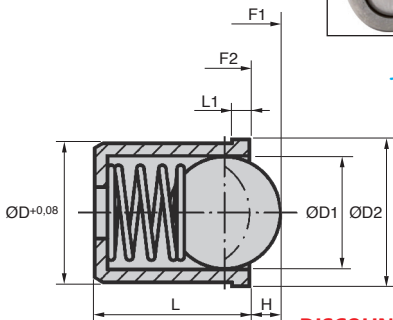

Spring loaded plunger

Stock DelSta

BLM

Ball tip

- **Plunger for positioning and locating**

- **Materials :**

Body: Stainless steel or thermosetting plastic

Spring: Stainless steel

Ball: Stainless steel or Delrin

Ball stainless steel or Delrin

DISCOUNTS

Qty	1+	6+	20+	50+	100+	250+	400+
Disc.	List	-5%	-10%	-15%	-20%	-25%	On request

Part number	Ball	ØD	ØD1	ØD2	L	L1	H	Contact Pressure		Weight (g)	Stock*	Price each 1 to 5
								Initial F1 (N)	Final F2 (N)			
Stainless steel body												
BLM5SS	Stainless steel	5	4	5,6	6	1	1,0	4	7	0,60	✓	1,68 €
BLM6SS	Stainless steel	6	5	6,5	7	1	1,5	6	12	1,00	✓	1,80 €
BLM8SS	Stainless steel	8	6,5	8,5	9	1	1,8	6	12	2,00	✓	2,23 €
BLM10SS	Stainless steel	10	8	12,0	13,5	2,5	2,7	10	20	6,00	✓	2,88 €
BLM5P	Delrin	5	4	5,6	6	1	0,6	4	7	0,60	✓	1,96 €
BLM6P	Delrin	6	5	6,5	7	1	1,1	6	12	1,00	✓	2,00 €
BLM8P	Delrin	8	6,5	8,5	9	1	1,5	6	12	2,00	✓	2,52 €
BLM10P	Delrin	10	8	12,0	13,5	2,5	2,3	10	20	6,00	✓	3,16 €
Plastic body												
BLM5PP	Stainless steel	5	4	5,6	6	1	1,0	4	7	0,40	-	1,03 €
BLM6PS	Stainless steel	6	5	6,5	7	1	1,5	6	12	0,70	✓	1,15 €
BLM8PS	Stainless steel	8	6,5	8,5	9	1	1,8	6	12	1,50	✓	1,34 €
BLM10PS	Stainless steel	10	8	12,0	13,5	2,5	2,7	10	20	3,14	✓	2,52 €
BLM5PP	Delrin	5	4	5,6	6	1	1,2	4	7	0,35	✓	1,20 €
BLM6PP	Delrin	6	5	6,5	7	1	1,5	6	12	0,66	✓	1,30 €
BLM8PP	Delrin	8	6,5	8,5	9	1	2	6	12	1,46	✓	1,55 €
BLM10PP	Delrin	10	8	12,0	13,5	2,5	2,7	10	20	1,44	✓	2,94 €

*Depending on availability - Dimensions in mm

HPC

WEB
04/2020

www.hpceurope.com

Tél: 0 825 88 5000 Service 0,15 €/min + prix appel

Our other products

Stainless steel bevel gear, 1:1

Locking rings in steel, Steel

Economic mini-table with trapezoidal leadscrew, 1kg

Joining plate for aluminium profile, Angle connection

Female wing knob, Fully threaded

Spur gear coaxial gearbox, from 0.43 to 1.15 - In-line

Standard wire thimble, Steel