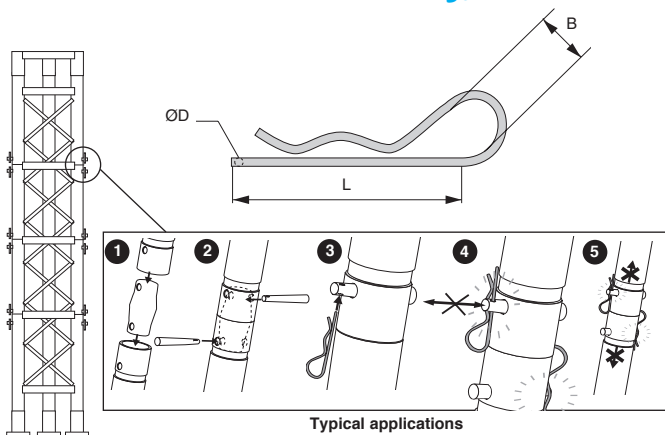

Typical applications

DISCOUNTS

Qty	1+	5+	10+	15+
Disc.	List	-10%	-20%	On request

Part number	ØD	L	B	Weight per 100 (kg)	Quantity per pack	Price each 1 to 4
BETA-2/SS/B	2	53	12	0,32	100	35,11 €
BETA-3/SS/B	3	66	15	0,88	50	31,33 €
BETA-4/SS/B	4	83	22	1,49	25	32,09 €
BETA-5/SS/B	5	100	23	3,62	20	43,71 €
BETA-6/SS/B	6	105	26	5,56	10	34,21 €

*Depending on availability - Dimensions in mm