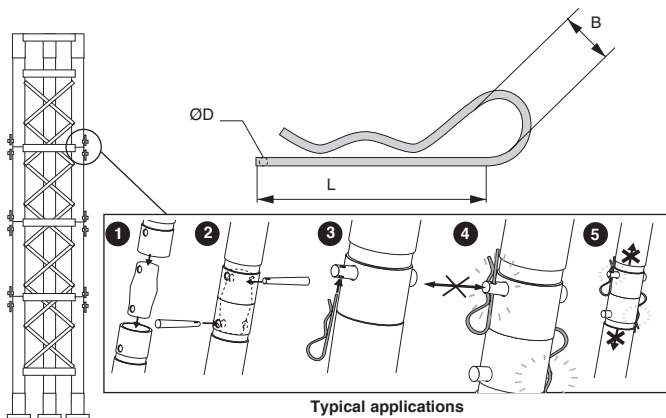

- Low cost clip
- Made from zinc plated steel
- Supplied by the packet

Advantages

- Manual assembly/disassembly

Typical applications

DISCOUNTS

Qty	1+	5+	10+	21+
Disc. List	-10%	-20%	On request	

Part number	ØD	L	B	For shaft	Weight per 100 (kg)	Quantity per pack	Stock*	Price each 1 to 4
BETA-2/B	2	53	12	9-11	0,5	100	✓	8,01 €
BETA-2.5/B	2,5	52	10	11-13	0,6	100	✓	10,06 €
BETA-3/B	3	66	15	13-17	0,9	100	✓	12,95 €
BETA-4/B	4	83	22	17-20	2,3	100	✓	24,84 €
BETA-4.5/B	4,5	68	24	20-23	2,5	100	✓	33,03 €
BETA-5/B	5	100	23	23-26	3,9	100	✓	42,28 €
BETA-6/B	6	105	26	26-30	6,0	50	✓	29,50 €
BETA-7/B	7	125	26	30-34	9,1	25	-	41,30 €
BETA-8/B	8	142	29	34-45	13,6	25	✓	51,68 €

*Depending on availability - Dimensions in mm

- Low cost clip
- Made from stainless steel AISI 304
- Supplied by the packet

Advantages

- Manual assembly/disassembly

stainless steel

Typical applications

DISCOUNTS

*Depending on availability - Dimensions in mm

Our other products

BSM

Spring plunger with internal hexagonal socket, steel body and pin

CNA-CNG

Right angled mounting plate, Right angled mounting plate for ball jo...

FCHN_CHNSS

Straight long link chain, Galvanised steel

IN2

Internal gear, Steel 20NCD2

PRF4545

Standard stainless steel profile, 45 x 45 mm

RPP8

RPP heavy duty timing belt, RPP8