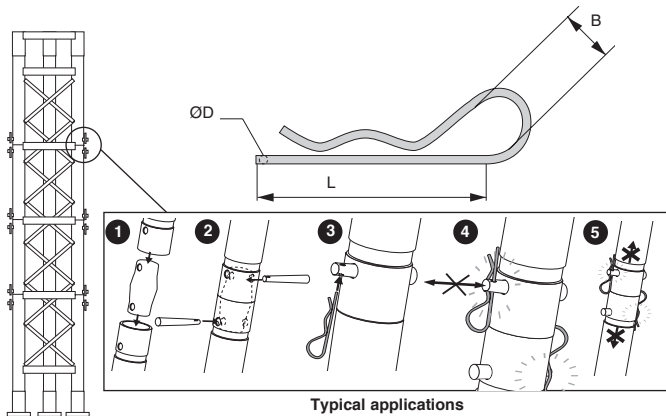

- Low cost clip
- Made from zinc plated steel
- Supplied by the packet

Advantages

- Manual assembly/disassembly

Typical applications

DISCOUNTS

Qty	1+	5+	10+	21+
Disc. List	-10%	-20%	On request	

Part number	ØD	L	B	For shaft	Weight per 100 (kg)	Quantity per pack	Stock*	Price each 1 to 4
BETA-2/B	2	53	12	9-11	0,5	100	✓	8,01 €
BETA-2.5/B	2,5	52	10	11-13	0,6	100	✓	10,06 €
BETA-3/B	3	66	15	13-17	0,9	100	✓	12,95 €
BETA-4/B	4	83	22	17-20	2,3	100	✓	24,84 €
BETA-4.5/B	4,5	68	24	20-23	2,5	100	✓	33,03 €
BETA-5/B	5	100	23	23-26	3,9	100	✓	42,28 €
BETA-6/B	6	105	26	26-30	6,0	50	✓	29,50 €
BETA-7/B	7	125	26	30-34	9,1	25	-	41,30 €
BETA-8/B	8	142	29	34-45	13,6	25	✓	51,68 €

*Depending on availability - Dimensions in mm