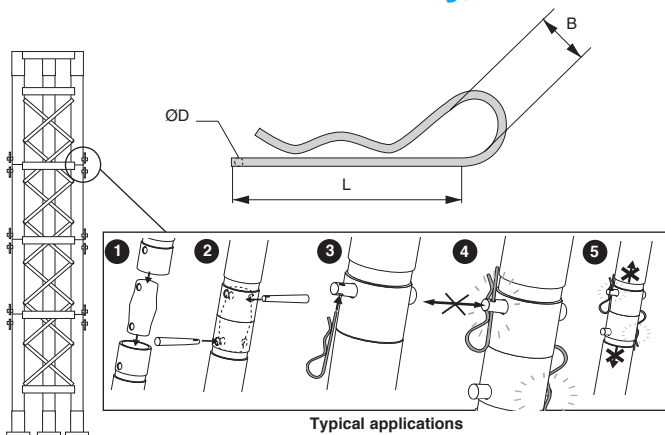

- Low cost clip
- Made from zinc plated steel
- Supplied by the packet

Advantages

- Manual assembly/disassembly

Typical applications

DISCOUNTS

Qty	1+	5+	10+	21+
Disc. List	-10%	-20%	On request	

Part number	ØD	L	B	For shaft	Weight per 100 (kg)	Quantity per pack	Stock*	Price each 1 to 4
BETA-2/B	2	53	12	9-11	0,5	100	✓	8,01 €
BETA-2.5/B	2,5	52	10	11-13	0,6	100	✓	10,06 €
BETA-3/B	3	66	15	13-17	0,9	100	✓	12,95 €
BETA-4/B	4	83	22	17-20	2,3	100	✓	24,84 €
BETA-4.5/B	4,5	68	24	20-23	2,5	100	✓	33,03 €
BETA-5/B	5	100	23	23-26	3,9	100	✓	42,28 €
BETA-6/B	6	105	26	26-30	6,0	50	✓	29,50 €
BETA-7/B	7	125	26	30-34	9,1	25	-	41,30 €
BETA-8/B	8	142	29	34-45	13,6	25	✓	51,68 €

*Depending on availability - Dimensions in mm

- Low cost clip
- Made from stainless steel AISI 304
- Supplied by the packet

Advantages

- Manual assembly/disassembly

stainless steel

Typical applications

DISCOUNTS

*Depending on availability - Dimensions in mm

Our other products

BSM

Spring plunger with internal hexagonal socket, steel body and pin

CNA-CNG

Right angled mounting plate, Right angled mounting plate for ball jo...

FCHN_CHNSS

Straight long link chain, Galvanised steel

IN2

Internal gear, Steel 20NCD2

PRF4545

Standard stainless steel profile, 45 x 45 mm

RPP8

RPP heavy duty timing belt, RPP8