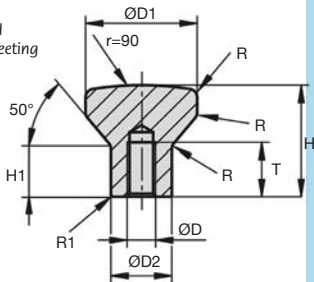

Mushroom knob with female thread and high head

Hygienic Usit®

BCTH_{HUSS}

- **Mushroom knob with a female thread and high head for use with Hygienic Usit® sealing washers**
- The high head makes this mushroom knob ideal for manual lateral movements.
- Fully polished surface with a roughness much lower than Ra0.8µm.
- Material:
Stainless steel 1.4404 (316L)
Mirror polished finish

Accessory

- RDE sealing washers (see pages 37-39)

DISCOUNTS

Qty	1+	6+	10+	25+
Disc.	Net	-5%	-10%	On request

Part N°	ØD	ØD1	ØD2	H	H1	T	R	R1	Price each
									1 to 4
BCTH-4/HUSS	M4	20	10,8	19	8	10	3	0,45	10,84 €
BCTH-5/HUSS	M5	21	11,8	21	10	12	3	0,50	11,74 €
BCTH-6/HUSS	M6	25	14,2	25	12	12	3	0,55	13,07 €
BCTH-8/HUSS	M8	33	18,0	33	15	16	4	0,60	22,01 €
BCTH-10/HUSS	M10	40	22,3	40	19	20	4	0,75	23,47 €

All dimensions in mm

Fax 0 825 88 6000
Service 0,15 €/min
+ prix appel

cial2@hpceurope.com

HPC SUPPLEMENT 2019

Our other products

PRF1945
Standard aluminium profile, 19 x 45 mm

RHTtcss
High Temperature Castor, up to 200kg

Q6
Deep groove ball bearing, Steel

VKM
Square steel nut, Steel - 1 thread

SRG
Adjustable latch clamp with strike

CAP805
Slat top chain stainless steel, Large

SC2
2 part rigid shaft clamp, Clamping jaw

GAC
Latch clamp with lock, Lockable