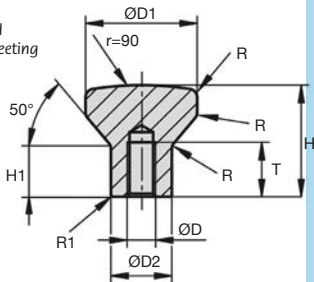

Mushroom knob with female thread and high head

Hygienic Usit®

BCTH_{HUSS}

- **Mushroom knob with a female thread and high head for use with Hygienic Usit® sealing washers**
- The high head makes this mushroom knob ideal for manual lateral movements.
- Fully polished surface with a roughness much lower than Ra0.8µm.
- Material:
Stainless steel 1.4404 (316L)
Mirror polished finish

Accessory

- RDE sealing washers (see pages 37-39)

DISCOUNTS

Qty	1+	6+	10+	25+
Disc.	Net	-5%	-10%	On request

Part N°	ØD	ØD1	ØD2	H	H1	T	R	R1	Price each
									1 to 4
BCTH-4/HUSS	M4	20	10,8	19	8	10	3	0,45	10,84 €
BCTH-5/HUSS	M5	21	11,8	21	10	12	3	0,50	11,74 €
BCTH-6/HUSS	M6	25	14,2	25	12	12	3	0,55	13,07 €
BCTH-8/HUSS	M8	33	18,0	33	15	16	4	0,60	22,01 €
BCTH-10/HUSS	M10	40	22,3	40	19	20	4	0,75	23,47 €

End cap for rectangular tube,
Standard

UFX

Spare tyre UNEFLEX®
coupling, range

SRG

Adjustable latch
clamp with strike
plate, Stroke from
78mm to 90mm

UGH32

H Type Guide units,
For Ø32 actuators

ES