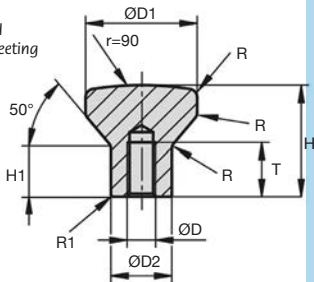

Mushroom knob with female thread and high head

Hygienic Usit®

BCTH_{HUSS}

- **Mushroom knob with a female thread and high head for use with Hygienic Usit® sealing washers**
- The high head makes this mushroom knob ideal for manual lateral movements.
- Fully polished surface with a roughness much lower than Ra0.8µm.
- Material:
Stainless steel 1.4404 (316L)
Mirror polished finish

Accessory

- RDE sealing washers (see pages 37-39)

DISCOUNTS

Qty	1+	6+	10+	25+
Disc.	Net	-5%	-10%	On request

Part N°	ØD	ØD1	ØD2	H	H1	T	R	R1	Price each
									1 to 4
BCTH-4/HUSS	M4	20	10,8	19	8	10	3	0,45	10,84 €
BCTH-5/HUSS	M5	21	11,8	21	10	12	3	0,50	11,74 €
BCTH-6/HUSS	M6	25	14,2	25	12	12	3	0,55	13,07 €
BCTH-8/HUSS	M8	33	18,0	33	15	16	4	0,60	22,01 €
BCTH-10/HUSS	M10	40	22,3	40	19	20	4	0,75	23,47 €

All dimensions in mm

Fax 0 825 88 6000
Service 0,15 €/min
+ prix appel

cial2@hpceurope.com

HPC SUPPLEMENT 2019

Our other products

PM4

Worm and wheel set,
Bronze

HTD3M_09