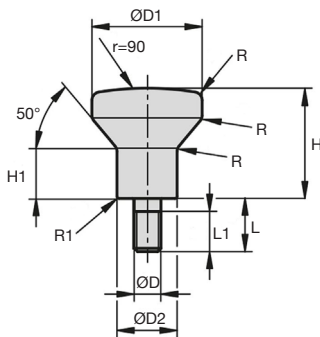

Mushroom knob with male thread and high head

BCFHUSS

Hygienic Usit®

- Mushroom knob with a male thread and high head for use with Hygienic Usit® sealing washers®
- The high head makes this mushroom knob ideal for manual lateral movements.
- Fully polished surface with a roughness much lower than Ra0.8µm.
- Material:
  Stainless steel 1.4404 (316L)
  Mirror polished finish

Advantages

- Regardless of the mounting position of the mushroom knob, dirt and residue from product or cleaning material will not adhere. This guarantees easy cleaning.
- USIT® Hygienic sealing washers are used to seal the screwed connection.
- The stem of the mushroom knob is specially designed to ensure an almost cavity free seal thus meeting hygiene requirements.

Accessory

- RDE sealing washers (see pages 37 à 39)

DISCOUNTS

Qty	1+	6+	10+	25+
Disc.	Prix	-5%	-10%	On request

Part N°	ØD	ØD1	ØD2	H	H1	L	L1	R	R1	Price each
										1 to 4
BCFH-4/HUSS	M4	20	10,8	19	8	8	7	3	0,45	13,02 €
BCFH-5/HUSS	M5	21	11,8	21	10	10	9	3	0,50	14,10 €
BCFH-6/HUSS	M6	25	14,2	25	12	12	11	3	0,55	15,68 €
BCFH-8/HUSS	M8	33	18,0	33	15	16	15	4	0,60	26,40 €
BCFH-10/HUSS	M10	40	22,3	40	19	20	19	4	0,75	28,18 €

All dimensions in mm