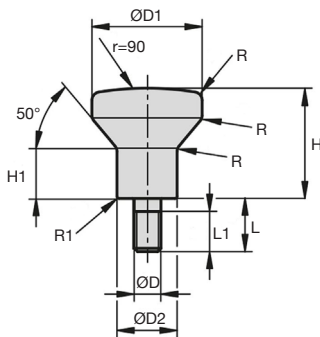

Mushroom knob with male thread and high head

BCFHUSS

Hygienic Usit®

- Mushroom knob with a male thread and high head for use with Hygienic Usit® sealing washers®
- The high head makes this mushroom knob ideal for manual lateral movements.
- Fully polished surface with a roughness much lower than Ra0.8µm.
- Material:
Stainless steel 1.4404 (316L)
Mirror polished finish

Accessory

- RDE sealing washers (see pages 37 à 39)

DISCOUNTS

Qty	1+	6+	10+	25+
Disc.	Prix	-5%	-10%	On request

Part N°	ØD	ØD1	ØD2	H	H1	L	L1	R	R1	Price each
										1 to 4
BCFH-4/HUSS	M4	20	10,8	19	8	8	7	3	0,45	13,02 €
BCFH-5/HUSS	M5	21	11,8	21	10	10	9	3	0,50	14,10 €
BCFH-6/HUSS	M6	25	14,2	25	12	12	11	3	0,55	15,68 €
BCFH-8/HUSS	M8	33	18,0	33	15	16	15	4	0,60	26,40 €
BCFH-10/HUSS	M10	40	22,3	40	19	20	19	4	0,75	28,18 €

All dimensions in mm

Our other products

UCP
Cast iron pillow block bearing, Cast iron

VTSM
Ball head screws Hygienic Design®, Stainless steel

BAC105
Storage bin, 8mm

BFM2
Flanged bronze nut, Bronze - 2 threads