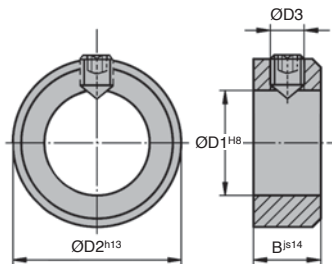

# SteStaNew Locking rings in steel or stainless steel

Conforms to DIN705, solid

**BAG0**

- Cylindrical locking ring conforming to DIN705
- Secured using a set screw (DIN914)
- Materials:  
Steel, natural finish  
303 stainless steel, natural finish

## DISCOUNTS

Qty	1+	5+	10+	25+	50+
Disc	List	-6%	-12%	-18%	On request

Part number		ØD1	B	ØD2	ØD3	Weight (kg)	Price each 1 to 4	
Steel	S/steel						Steel	S/steel
BAG0-006	BAG0-006/SS	6	8	12	M4x5	0,005	0,78 €	1,87 €
BAG0-008	BAG0-008/SS	8	8	16	M4x6	0,009	0,86 €	2,25 €
BAG0-010	BAG0-010/SS	10	10	20	M5x8	0,018	1,14 €	2,74 €
BAG0-012	BAG0-012/SS	12	12	22	M6x8	0,025	1,27 €	3,61 €
BAG0-015	BAG0-015/SS	15	12	25	M6x8	0,03	1,41 €	4,10 €
BAG0-016	BAG0-016/SS	16	12	28	M6x8	0,039	1,49 €	5,77 €
BAG0-020	BAG0-020/SS	20	14	32	M6x8	0,054	1,90 €	7,50 €
BAG0-025	BAG0-025/SS	25	16	40	M8x10	0,096	2,88 €	12,40 €
BAG0-030	BAG0-030/SS	30	16	45	M8x10	0,111	3,78 €	14,58 €
BAG0-035	BAG0-035/SS	35	16	56	M8x12	0,189	5,11 €	23,22 €
BAG0-040	BAG0-040/SS	40	18	63	M10x16	0,263	7,45 €	30,70 €
BAG0-050	BAG0-050/SS	50	18	80	M10x16	0,433	11,14 €	44,98 €

Dimensions in mm

BCFH

Mushroom headed  
button Hygienic  
Usit®, With male  
thread and high head

MCL

Cylindrical threaded  
sleeve, Cylindrical -  
stainless steel

F7-E

Multifunction display,  
With external sensor

HAS

Captive C washer,  
Slotted flat headed  
shoulder screw