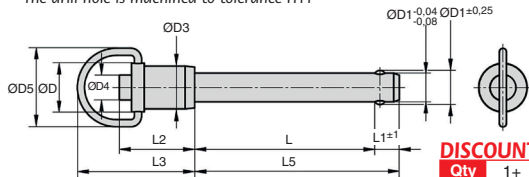

BABPASS Ø12 à Ø16

With grip ring

NEW

- Self-blocking

- Materials:

Stainless steel rod 630 hardened 40HRC passivated
Grip and push button stainless steel 303, passivated
Stainless steel spring
stainless steel 440C balls hardened 58HRC and passivated

Advantages

- Ball lock pins are used for quick and easy fastening and joining of parts and workpieces.
- The hardened, high-tensile stainless steel pin permits extreme loads with low wear.

Assembly

- The drill hole is machined to tolerance H11

DISCOUNTS

Qty	1+	5+	10+
Disc. Price	-10%	On request	

Part number	ØD1	L	ØD	ØD2	ØD3	ØD4	ØD5	L1	L2	L3	L5	Shearing force double		Price each
												shear (kN)	1 to 5	
BAB12-50/PA/SS	12	50	20,6	14,5	18,3	10,7	36,3	10	32,3	47,8	60,0	144,1	53,87	€
BAB12-60/PA/SS	12	60	20,6	14,5	18,3	10,7	36,3	10	32,3	47,8	70,0	144,1	53,87	€
BAB12-70/PA/SS	12	70	20,6	14,5	18,3	10,7	36,3	10	32,3	47,8	80,0	144,1	53,87	€
BAB12-80/PA/SS	12	80	20,6	14,5	18,3	10,7	36,3	10	32,3	47,8	90,0	144,1	53,87	€
BAB12-90/PA/SS	12	90	20,6	14,5	18,3	10,7	36,3	10	32,3	47,8	100,0	144,1	63,24	€
BAB12-100/PA/SS	12	100	20,6	14,5	18,3	10,7	36,3	10	32,3	47,8	110,0	144,1	63,24	€
BAB16-25/PA/SS	16	25	26,9	19,0	23,9	13,7	43,7	14	41,9	65,3	39,0	257,2	61,96	€
BAB16-30/PA/SS	16	30	26,9	19,0	23,9	13,7	43,7	14	41,9	65,3	44,0	257,2	70,67	€
BAB16-35/PA/SS	16	35	26,9	19,0	23,9	13,7	43,7	14	41,9	65,3	49,0	257,2	70,67	€
BAB16-40/PA/SS	16	40	26,9	19,0	23,9	13,7	43,7	14	41,9	65,3	54,0	257,2	70,67	€
BAB16-45/PA/SS	16	45	26,9	19,0	23,9	13,7	43,7	14	41,9	65,3	59,0	257,2	70,67	€
BAB16-50/PA/SS	16	50	26,9	19,0	23,9	13,7	43,7	14	41,9	65,3	64,0	257,2	70,67	€
BAB16-60/PA/SS	16	60	26,9	19,0	23,9	13,7	43,7	14	41,9	65,3	74,0	257,2	79,38	€
BAB16-70/PA/SS	16	70	26,9	19,0	23,9	13,7	43,7	14	41,9	65,3	84,0	257,2	79,38	€
BAB16-80/PA/SS	16	80	26,9	19,0	23,9	13,7	43,7	14	41,9	65,3	94,0	257,2	79,38	€
BAB16-90/PA/SS	16	90	26,9	19,0	23,9	13,7	43,7	14	41,9	65,3	104,0	257,2	88,09	€
BAB16-100/PA/SS	16	100	26,9	19,0	23,9	13,7	43,7	14	41,9	65,3	114,0	257,2	88,09	€

Dimensions in mm