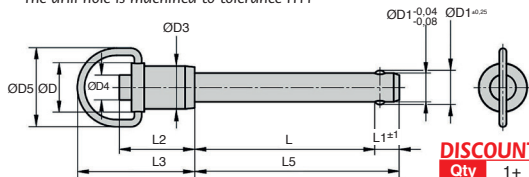

BABPASS

With grip ring

Ø12 to Ø16

- Self-blocking

- Materials:

Stainless steel rod 630 hardened 40HRC passivated
Grip and push button stainless steel 303, passivated
Stainless steel spring
stainless steel 440C balls hardened 58HRC and passivated

Advantages

- Ball lock pins are used for quick and easy fastening and joining of parts and workpieces.
- The hardened, high-tensile stainless steel pin permits extreme loads with low wear.

Assembly

- The drill hole is machined to tolerance H11

DISCOUNTS

Qty	1+	5+	10+
Disc. Price	-10%	On request	

Part number	ØD1	L	ØD	ØD2	ØD3	ØD4	ØD5	L1	L2	L3	L5	Shearing force double shear (kN)	Price each 1 to 5
BAB12-50/PA/SS	12	50	20,6	14,5	18,3	10,7	36,3	10	32,3	47,8	60,0	144,1	80,31 €
BAB12-60/PA/SS	12	60	20,6	14,5	18,3	10,7	36,3	10	32,3	47,8	70,0	144,1	80,31 €
BAB12-70/PA/SS	12	70	20,6	14,5	18,3	10,7	36,3	10	32,3	47,8	80,0	144,1	80,31 €
BAB12-80/PA/SS	12	80	20,6	14,5	18,3	10,7	36,3	10	32,3	47,8	90,0	144,1	80,31 €
BAB12-90/PA/SS	12	90	20,6	14,5	18,3	10,7	36,3	10	32,3	47,8	100,0	144,1	94,26 €
BAB12-100/PA/SS	12	100	20,6	14,5	18,3	10,7	36,3	10	32,3	47,8	110,0	144,1	94,26 €
BAB16-25/PA/SS	16	25	26,9	19,0	23,9	13,7	43,7	14	41,9	65,3	39,0	257,2	92,35 €
BAB16-30/PA/SS	16	30	26,9	19,0	23,9	13,7	43,7	14	41,9	65,3	44,0	257,2	105,33 €
BAB16-35/PA/SS	16	35	26,9	19,0	23,9	13,7	43,7	14	41,9	65,3	49,0	257,2	105,33 €
BAB16-40/PA/SS	16	40	26,9	19,0	23,9	13,7	43,7	14	41,9	65,3	54,0	257,2	105,33 €
BAB16-45/PA/SS	16	45	26,9	19,0	23,9	13,7	43,7	14	41,9	65,3	59,0	257,2	105,33 €
BAB16-50/PA/SS	16	50	26,9	19,0	23,9	13,7	43,7	14	41,9	65,3	64,0	257,2	105,33 €
BAB16-60/PA/SS	16	60	26,9	19,0	23,9	13,7	43,7	14	41,9	65,3	74,0	257,2	118,31 €
BAB16-70/PA/SS	16	70	26,9	19,0	23,9	13,7	43,7	14	41,9	65,3	84,0	257,2	118,31 €
BAB16-80/PA/SS	16	80	26,9	19,0	23,9	13,7	43,7	14	41,9	65,3	94,0	257,2	118,31 €
BAB16-90/PA/SS	16	90	26,9	19,0	23,9	13,7	43,7	14	41,9	65,3	104,0	257,2	131,28 €
BAB16-100/PA/SS	16	100	26,9	19,0	23,9	13,7	43,7	14	41,9	65,3	114,0	257,2	131,28 €

Dimensions in mm