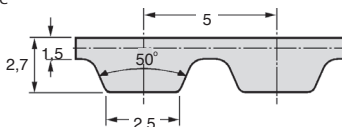

## Pitch AT5

Steel cored polyurethane

- 2<sup>nd</sup> generation metric profile
- Transmits a greater torque
- Pitch 5mm
- Working temp. -30°C to +80°C
- Max. speed 40m/s
- Efficiency: up to 98%
- Oil-resistant
- Low noise
- Resists stretching

### Info.

- When ordering, add the width to the part number.  
E.g.: AT5/525/25

Dimensions en mm