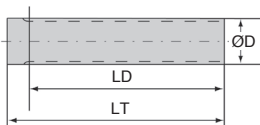

AT type tooth bar stock

AT5-BAR

Aluminium

- Bar stock to be cut to length by the customer
- The overall length is the same as the maximum length
- Material : Aluminium suitable for hard anodic oxidation
- Finish : Supplied not-treated

Info.

- We are unable to modify this product

DISCOUNTS

Qty	1+	2+	4+
Disc.	List	-20%	On request

Part number	Z Teeth	ØD External	Length of teeth L _D	Total length L _T	Price each
12AT5-BAR	12	17,85	140	140	9,45 €
13AT5-BAR	13	19,45	140	140	19,64 €
14AT5-BAR	14	21,05	140	140	11,13 €
15AT5-BAR	15	22,65	140	140	12,05 €
16AT5-BAR	16	24,20	140	140	13,57 €
18AT5-BAR	18	27,40	140	140	15,75 €
19AT5-BAR	19	29,00	140	140	17,04 €
20AT5-BAR	20	30,60	160	160	19,64 €
21AT5-BAR	21	32,30	160	160	20,47 €
22AT5-BAR	22	33,85	160	160	22,81 €
23AT5-BAR	23	35,45	160	160	23,01 €
24AT5-BAR	24	37,00	160	160	24,72 €
25AT5-BAR	25	38,55	160	160	26,57 €
26AT5-BAR	26	40,20	160	160	29,26 €
28AT5-BAR	28	43,25	160	160	32,42 €
30AT5-BAR	30	46,55	160	160	34,74 €
32AT5-BAR	32	49,70	160	160	40,31 €
34AT5-BAR	34	52,85	160	160	44,15 €
36AT5-BAR	36	56,05	160	160	46,84 €
38AT5-BAR	38	59,25	160	160	49,71 €
40AT5-BAR	40	62,45	160	160	53,92 €
42AT5-BAR	42	65,60	160	160	58,32 €
44AT5-BAR	44	68,80	160	160	68,68 €
46AT5-BAR	46	72,00	160	160	69,16 €
48AT5-BAR	48	75,15	160	160	77,36 €
52AT5-BAR	52	81,55	160	160	106,18 €
56AT5-BAR	56	87,90	160	160	109,65 €
60AT5-BAR	60	94,25	160	160	116,26 €
64AT5-BAR	64	100,65	160	160	155,16 €
72AT5-BAR	72	113,35	160	160	163,49 €

FB_ECO

Eco. range steel bevel gear, 4:1

CLM

Male clevis end, Steel short

BPPE

Ball transfer unit push fit, Light

PX

Optional output shaft stainless steel, P gearboxes single sided outp...

CHA1056_U4

Screw-in hinge, Section 40X40

ADL_M

Male eye bolt conforms to DIN580,

S2B

Short linear bearing housing, Closed - Slim

PRS30

Stainless steel articulated foot Ø30,