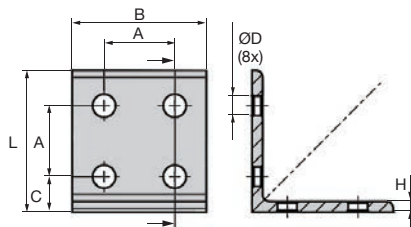

*Depending on availability - Dimensions in mm

Right angled bracket for aluminium profiles

Connecting bracket for connecting 2 profiles

ACLEPP

- To join 2 profiles at 90°
- Material
Anodised aluminium
For use with dual slot profilest

Advantages

- Suitable for use with PRF4590 aluminium profiles

Info

- No mounting screws supplied

ACL-EPP4-9045

ACL-EPP8-9090

ACL-EPP4-9045

ACL-EPP8-9090

DISCOUNTS

Qty	1+	50+	100+
Disc.	List	-5%	On request

Part number	Version	L	B	H	A	C	ØD	Weight (g)	Stock*	Price each 1 to 49
ACL-EPP4-9045	4 trous	45	86	6	45	22,5	9	112	✓	5,85 €
ACL-EPP8-9090	8 trous	90	86	6	45	22,5	9	235	✓	10,50 €

*Depending on availability - Dimensions in mm

Our other products

VAP

Magnetic stud with central hole, With central hole

CQA30

Adjustment slide-system miniature, 30

BOX-TOR-H

Box set of Nitrile O-rings in nitrile, 3.00 x 2.00mm to 45.20 x 4.00