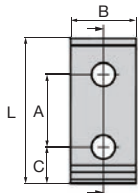

Right angled bracket for aluminium profiles

ACLEPP

Connecting bracket for connecting 2 profiles

- To join 2 profiles at 90°
- Material
Anodised aluminium
For use with single slot profiles

Advantages

- Suitable for use with PRF aluminium profiles

Info

- No mounting screws supplied

ACL-EPP2-4545

ACL-EPP4-4590

ACL-EPP2- 4545

ACL-EPP4-4590

 **INCREASED STOCK**

DISCOUNTS

Qty	1+	50+	100+
Disc.	List	-5%	On request

Part number	Version	L	B	H	A	C	ØD	Weight (g)	Stock*	Price each 1 to 49
ACL-EPP2-4545	2 trous	45	41	6	-	22,5	9	55	✓	2,84 €
ACL-EPP4-4590	4 trous	90	41	6	45	22,5	9	112	✓	5,66 €

*Depending on availability - Dimensions in mm

Right angled bracket for aluminium profiles

Connecting bracket for connecting 2 profiles

ACLEPP

- To join 2 profiles at 90°
- Material
Anodised aluminium
For use with dual slot profilest