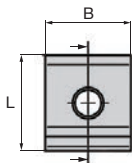

ACL-EPP2- 4545