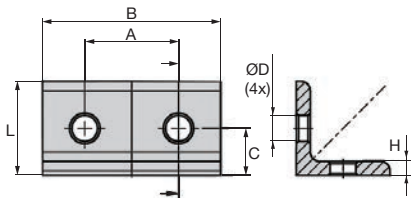

ACL-EPP4-9045