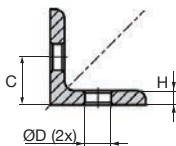

Right angled bracket for aluminium profiles

ACLEPP

Connecting bracket for connecting 2 profiles

- To join 2 profiles at 90°
- Material
Anodised aluminium
For use with single slot profiles

Advantages

- Suitable for use with PRF aluminium profiles

Info

- No mounting screws supplied

ACL-EPP2-4545

ACL-EPP4-4590

ACL-EPP2- 4545

ACL-EPP4-4590

 **INCREASED STOCK**

DISCOUNTS

*Depending on availability - Dimensions in mm

Right angled bracket for aluminium profiles

Connecting bracket for connecting 2 profiles

ACLEPP

- To join 2 profiles at 90°
- Material
Anodised aluminium
For use with dual slot profilest

*Depending on availability - Dimensions in mm

Our other products

VAP

Magnetic stud with central hole, With central hole

CQA30

Adjustment slide-system miniature, 30

BOX-TOR-H

Box set of Nitrile O-rings in nitrile, 3.00 x 2.00mm to 45.20 x 4.00