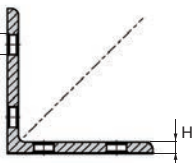

Right angled bracket for aluminium profiles

ACLEPP

Connecting bracket for connecting 2 profiles

- To join 2 profiles at 90°
- Material
Anodised aluminium
For use with single slot profiles

Advantages

- Suitable for use with PRF aluminium profiles

Info

- No mounting screws supplied

ACL-EPP2-4545

ACL-EPP4-4590

ACL-EPP2- 4545

ACL-EPP4-4590

 **INCREASED STOCK**

DISCOUNTS

Qty	1+	50+	100+
Disc.	List	-5%	On request

Part number	Version	L	B	H	A	C	ØD	Weight (g)	Stock*	Price each 1 to 49
ACL-EPP2-4545	2 trous	45	41	6	-	22,5	9	55	✓	2,84 €
ACL-EPP4-4590	4 trous	90	41	6	45	22,5	9	112	✓	5,66 €

*Depending on availability - Dimensions in mm

Right angled bracket for aluminium profiles

Connecting bracket for connecting 2 profiles

ACLEPP

- To join 2 profiles at 90°
- Material
Anodised aluminium
For use with dual slot profilest