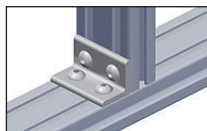

Right angled bracket for aluminium profiles

ACLEPP

Connecting bracket for connecting 2 profiles

- To join 2 profiles at 90°
- Material
Anodised aluminium
For use with single slot profiles

Advantages

- Suitable for use with PRF aluminium profiles

*Depending on availability - Dimensions in mm

Right angled bracket for aluminium profiles

Connecting bracket for connecting 2 profiles

ACLEPP

- To join 2 profiles at 90°
- Material
Anodised aluminium
For use with dual slot profilest

Advantages

- Suitable for use with PRF4590 aluminium profiles

Info

- No mounting screws supplied

ACL-EPP4-9045

ACL-EPP8-9090

ACL-EPP4-9045

ACL-EPP8-9090