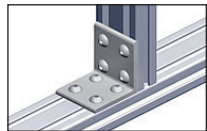

*Depending on availability - Dimensions in mm

Right angled bracket for aluminium profiles

Connecting bracket for connecting 2 profiles

ACLEPP

- To join 2 profiles at 90°
- Material
Anodised aluminium
For use with dual slot profilest

Advantages

- Suitable for use with PRF4590 aluminium profiles

Info

- No mounting screws supplied

ACL-EPP4-9045

ACL-EPP8-9090

ACL-EPP4-9045

ACL-EPP8-9090