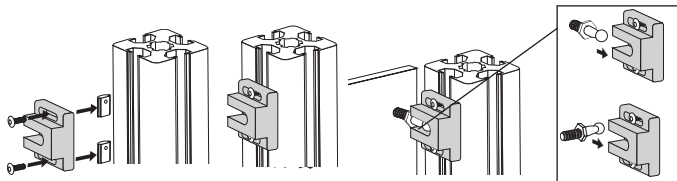

Spherical ended stop for alu. profiles

ACLBS

Clip-in mounting

- Rapid closing mechanism for doors
- Material
  Black glass fibre reinforced nylon

Advantages

- Suitable for PRF aluminium profiles
- Mounts in any position

Info

- No mounting screws supplied (see PRF-ECL-M6 and BHC6)

INCREASED STOCK

DISCOUNTS

Qty	1+	50+	100+
Disc.	List	-5%	On request

Part number	Locknut	Retaining force (N)	Weight (g)	Stock*	Price each 1 to 49
ACL-BTS-40/ZN	Chromed	40	45	✓	4,78 €
ACL-BTS-40/SS	Stainless steel 304	40	45	✓	7,18 €
ACL-BTS-50/ZN	Chromed	50	45	✓	4,78 €
ACL-BTS-50/SS	Stainless steel 304	50	45	✓	7,18 €

* Depending on availability - Dimensions in mm