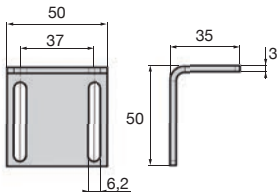

DISCOUNTS

Qty	1+	50+	100+
Disc.	List	-5%	On request

Part number	Version	Material	Weight (g)	Stock*	Price each 1 to 49
ACL-BTS-ET	Spacer	Nylon	5	✓	0,44 €
ACL-BTS-EQ	90° bracket	Chromed steel	72,4	✓	2,66 €

* Depending on availability - Dimensions in mm