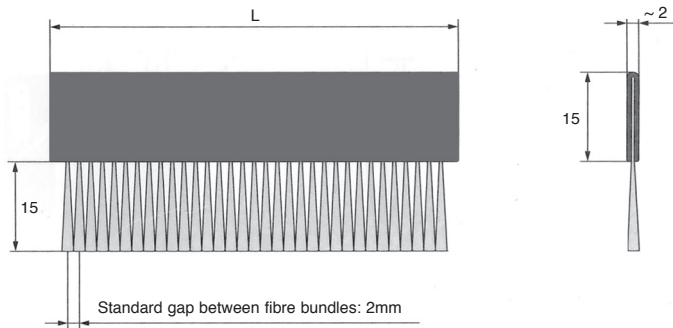

DISCOUNTS

Qty	1+	4+	6+	10+
Disc.	List -10%	-15%	On request	On request

Part number	Length L (mm)	Fibre material	Fibre Ø (mm)	Stock*	Price each 1 to 3
ABL100005-K1	1000	Steel	0,012	✓	48,98 €

*Depending on availability - Dimensions in mm

HPC

WEB
04/2020

www.hpceurope.com

Tél: 0 825 88 5000 Service 0,15 €/min + prix appel

Our other products

BLHM40

Right angled gearbox, double output shafts, up to 10.3 Nm

M