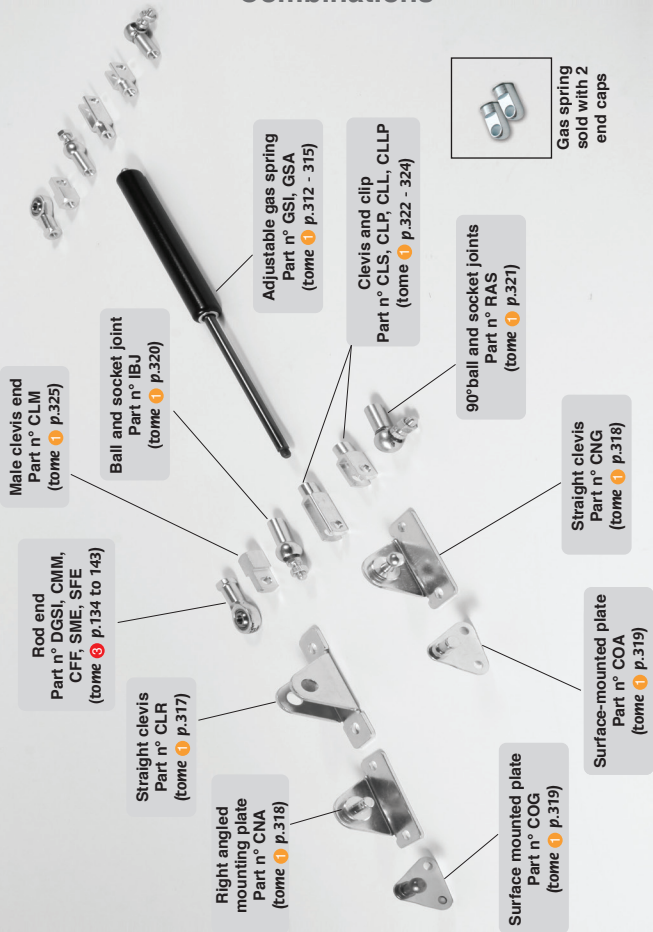

Accessories for gas springs

Combinations

Instruction leaflet

Must be used with
rod pointing down