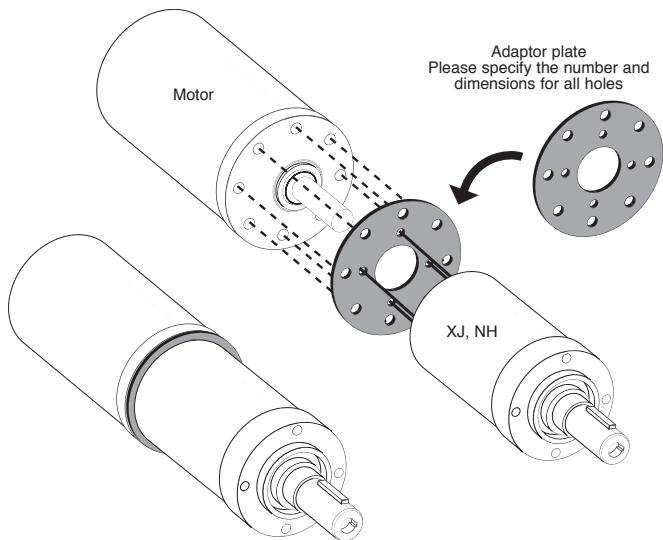

Inline spur gear reducer

Technical information

Xj + NH Reducers. Please supply us with the dimensions of the face plate of your motor