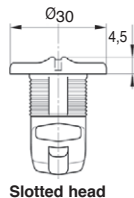

Clip on Quarter turn latch

New

QTC

Slot or wing head

- Latch
- 90° rotation
- Suitable for light doors
- Working temp range : -20 to +60°C
- Resists pulling force up to 600N
- Material :
 - Body POM
 - Clip : Polyamide PA6.6

NEW!

DISCOUNTS

Qty	1+	51+	100+
Disc.	List -10%	On request	

Part number	H	E	Head	Price each 1 to 50
Wing head				
QTC-13/BP	13,5	0 à 4	Wing head	4,05 €
QTC-18/BP	18	0 à 4	Wing head	4,16 €
QTC-25/BP	25	0 à 6	Wing head	4,20 €
Slotted head				
QTC-13/BP	13,5	0 à 4	Slot 2x4 mm	4,05 €
QTC-18/BP	18	0 à 4	Slot 2x4 mm	4,16 €
QTC-25/BP	25	0 à 6	Slot 2x4 mm	4,20 €

Dimensions in mm