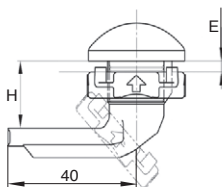

Clip on Quarter turn latch

New

QTC

Slot or wing head

- Latch
- 90° rotation
- Suitable for light doors
- Working temp range : -20 to +60°C
- Resists pulling force up to 600N
- Material :
 - Body POM
 - Clip : Polyamide PA6.6

NEW!

DISCOUNTS

Qty	1+	51+	100+
Disc.	List -10%	On request	

Part number	H	E	Head	Price each 1 to 50
Wing head				
QTC-13/BP	13,5	0 à 4	Wing head	4,05 €
QTC-18/BP	18	0 à 4	Wing head	4,16 €
QTC-25/BP	25	0 à 6	Wing head	4,20 €
Slotted head				
QTC-13/BP	13,5	0 à 4	Slot 2x4 mm	4,05 €
QTC-18/BP	18	0 à 4	Slot 2x4 mm	4,16 €
QTC-25/BP	25	0 à 6	Slot 2x4 mm	4,20 €

Dimensions in mm