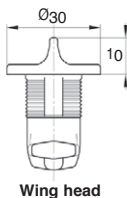

Clip on Quarter turn latch

New

QTC

Slot or wing head

- Latch
- 90° rotation
- Suitable for light doors
- Working temp range : -20 to +60°C
- Resists pulling force up to 600N
- Material :
 - Body POM
 - Clip : Polyamide PA6.6

NEW!

DISCOUNTS

Qty	1+	51+	100+
Disc.	List -10%	On request	

Part number	H	E	Head	Price each 1 to 50
Wing head				
QTC-13/BP	13,5	0 à 4	Wing head	4,05 €
QTC-18/BP	18	0 à 4	Wing head	4,16 €
QTC-25/BP	25	0 à 6	Wing head	4,20 €
Slotted head				
QTC-13/BP	13,5	0 à 4	Slot 2x4 mm	4,05 €
QTC-18/BP	18	0 à 4	Slot 2x4 mm	4,16 €
QTC-25/BP	25	0 à 6	Slot 2x4 mm	4,20 €

Dimensions in mm