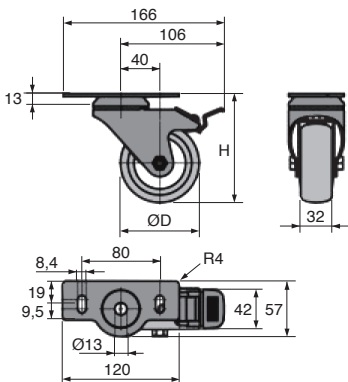

Swivel castor for aluminium profile

For loads up to 120kg

TPEPDB

- Swivel castor with brake for use with aluminium profile 40/45mm such as PRF4545
- Material:
 - Plate: powder-coated steel sheet, natural aluminium colour
 - Wheel: grey polypropylene (RAL 7001)

Advantages

- Silent
- Will not mark floor
- Low rolling resistance

Info

- Fixing screws not supplied (See PRF-ECL-M8 and BHC8/CHC8 screws)

Typical application

REMISES

Qté	1+	10+	30+
Rem. Prix		-5%	Sur demande

Part number	ØD	H	Maximum load (N)	Weight (g)	Price each 1 to 9
TPE80/PDB	80	111	1000	710	33,46 €
TPE100/PDB	100	136	1100	787	36,53 €
TPE125/PDB	125	161	1200	873	38,71 €

Dimensions in mm