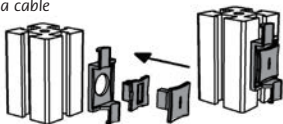

Info.

- Not sold individually please contact-us for details

DISCOUNTS

Qty	1+	20+	50+
Disc.	List	-5%	On request

Part number	Material	Dimensions	Compatibility	Capacity	Stock*	Price each 1 to 19
TCL-PC	PA6	54x24x9	8 and 10mm T-Clip	2 cable support	-	2,11 €

Dimensions in mm