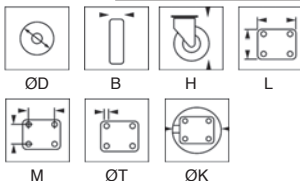

Advantages

- Light
- Will not mark or stain floor
- Low rolling resistance
- For solid, hard floors
- Ideal for use in wet and dirty environments (fish markets, butcher shops, canneries)