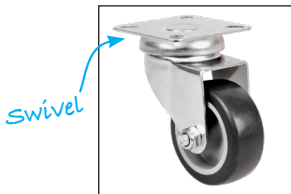

Castor with mounting plate

For medium loads up to 110kg

RBGPL

- **Light industrial swivel castor with central hole**
- Swivel system uses two ball races
- Swivel castor with double locks: simple to lock/unlock using foot operated pedal
- Materials:
 - Top plate: pressed steel sheet, protected by bright zinc plating
 - Grey vulcanized rubber wheel 85°Shore (see **RBG**)
 - Smooth central bore
- Working temperature range: - 20°C to + 60°C