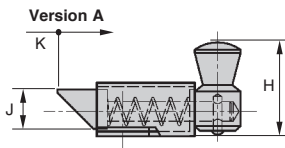

Spring loaded latch

Stock Bra

LRR

Plated steel

- Spring return latch
- Inward/outward opening versions available (A+ B versions)
- Materials :
Galvanised steel

Accessory

- Catch plate LRRgpv (tome 5 p.213)

DISCOUNTS