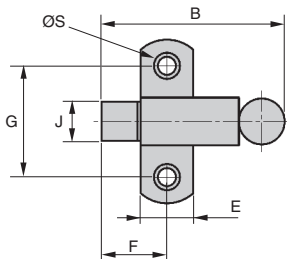

Spring loaded latch

Stock Bra

LRR

Plated steel

- Spring return latch
- Inward/outward opening versions available (A+ B versions)
- Materials :
Galvanised steel

Accessory

- Catch plate LRRgpv (tome 5 p.213)

DISCOUNTS

Qty	1+	10+	20+	50+
Disc. List	-3%	-5%	On request	

Part number	A	B	C	D	E	F	G	H	J	K	ØS	Material	Weight (g)	Price each	
														Stock*	1 to 9
Version A															
LRR-50-A/ZN	50	56	1,5	1,2	16	20	34	27	12	12	4	Steel	71	✓	21,64 €
Version B															
LRR-50-B/ZN	50	56	1,5	1,2	16	20	34	27	12	12	4	Steel	71	✓	21,64 €

*Depending on availability - Dimensions in mm

- Catch for sprung latch LRR

- Materials :

Galvanised steel

Accessory

- Spring loaded latch LRR (tome 5 p.212)

DISCOUNTS

Qty	1+	10+	20+	50+
Disc. List	-3%	-5%	On request	

Part number	A	B	C	D	G	H	ØS	Material	Weight (g)	Stock ¹	Price each 1 to 9
LRR-50-GPV/ZN	50	16	1,5	16	34	16	4	Steel	12	✓	3,17 €

*Depending on availability - Dimensions in mm