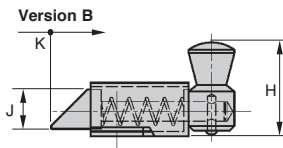

Spring loaded latch

Stock Bra

LRR

Plated steel

- Spring return latch
- Inward/outward opening versions available (A+ B versions)
- Materials :
Galvanised steel

Accessory

- Catch plate LRRgpv (tome 5 p.213)

DISCOUNTS

Qty	1+	10+	20+	50+
Disc. List	-3%	-5%	On request	

Part number	A	B	C	D	E	F	G	H	J	K	ØS	Material	Weight (g)	Price each	
														Stock*	1 to 9
Version A															
LRR-50-A/ZN	50	56	1,5	1,2	16	20	34	27	12	12	4	Steel	71	✓	21,64 €
Version B															
LRR-50-B/ZN	50	56	1,5	1,2	16	20	34	27	12	12	4	Steel	71	✓	21,64 €