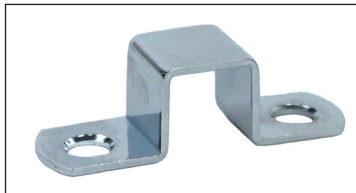

Spring loaded latch

Stock Bra

LRR

Plated steel

- Spring return latch
- Inward/outward opening versions available (A+ B versions)
- Materials :
Galvanised steel

Accessory

- Catch plate LRRgpv (tome 5 p.213)

DISCOUNTS

Qty	1+	10+	20+	50+
Disc. List	-3%	-5%	On request	

Part number	A	B	C	D	E	F	G	H	J	K	ØS	Material	Weight (g)	Price each	
														Stock*	1 to 9
Version A															
LRR-50-A/ZN	50	56	1,5	1,2	16	20	34	27	12	12	4	Steel	71	✓	21,64 €
Version B															
LRR-50-B/ZN	50	56	1,5	1,2	16	20	34	27	12	12	4	Steel	71	✓	21,64 €

*Depending on availability - Dimensions in mm

- Catch for sprung latch LRR

- Materials :

Galvanised steel

Accessory

- Spring loaded latch LRR (tome 5 p.212)

DISCOUNTS

Qty	1+	10+	20+	50+
Disc. List	-3%	-5%	On request	