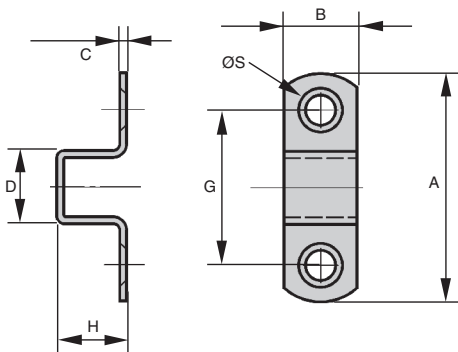

Spring loaded latch

Stock Bra

LRR

Plated steel

- Spring return latch
- Inward/outward opening versions available (A+ B versions)
- Materials :
Galvanised steel

Accessory

- Catch plate LRRgpv (tome 5 p.213)

DISCOUNTS

*Depending on availability - Dimensions in mm

- Catch for sprung latch LRR

- Materials :

Galvanised steel

Accessory

- Spring loaded latch LRR (tome 5 p.212)

DISCOUNTS

Qty	1+	10+	20+	50+
Disc. List	-3%	-5%	On request	

Part number	A	B	C	D	G	H	ØS	Material	Weight (g)	Stock ¹	Price each 1 to 9
LRR-50-GPV/ZN	50	16	1,5	16	34	16	4	Steel	12	✓	3,17 €

*Depending on availability - Dimensions in mm