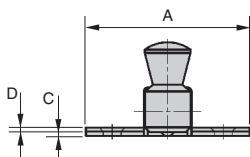

Spring loaded latch

Stock Bra

LRR

Plated steel

- Spring return latch
- Inward/outward opening versions available (A+ B versions)
- Materials :
Galvanised steel

Accessory

- Catch plate LRRgpv (tome 5 p.213)

DISCOUNTS

Qty	1+	10+	20+	50+
Disc. List	-3%	-5%	On request	

Part number	A	B	C	D	E	F	G	H	J	K	ØS	Material	Weight (g)	Price each	
														Stock*	1 to 9
Version A															
LRR-50-A/ZN	50	56	1,5	1,2	16	20	34	27	12	12	4	Steel	71	✓	21,64 €
Version B															
LRR-50-B/ZN	50	56	1,5	1,2	16	20	34	27	12	12	4	Steel	71	✓	21,64 €