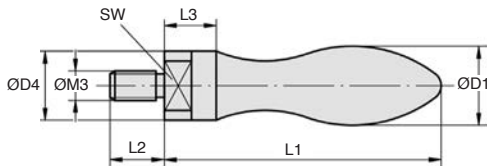

316 stainless steel

HLUMss

- Rotating handle (only)
- Similar to DIN98
- Material:
1.4401 (316) stainless steel
Polished finish

Accessory

- See stainless steel spoked handwheel HLUSS

316 stainless steel

DISCOUNTS

Qty	1+	3+	5+	10+
Disc. List	-5%	-10%	On request	

Part N°	ØD1	ØM3	ØD4	L1	L2	L3	SW	Price each 1 to 2
HLUM-M6/SS	16	M6	11	57	12	11,45	8	16,06 €
HLUM-M8/SS	21	M8	14	71	14	13,45	10	20,32 €
HLUM-M10/SS	25	M10	16	86	16	14,45	11	26,09 €

All dimensions in mm

0 825 88 6000
Service 0,15 €/min
+ prix appel