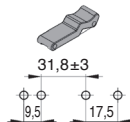

Open

Closed

With strike plate

Small model

Large model

DISCOUNTS

Qty	1+	10+	20+	50+	100+
Disc.	List	-3%	-5%	-10%	On request

Part number	Material	Finish	A	B	C	Weight (g)	Stock*	Price each 1 to 9
Small model								
GEC-96	elastomer	black	96,5	29,0	20,0	36	✓	16,97 €
Large model								
GEC-151	elastomer	black	151	45,7	29,5	130	✓	25,08 €

Dimensions in mm

HPC

WEB
04/2020

www.hpceurope.com

Tél: 0 825 88 5000 Service 0,15€/min + prix appel