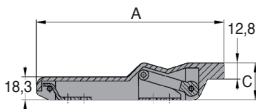

Open

Closed

With strike plate

Small model

Large model

DISCOUNTS

Qty	1+	10+	20+	50+	100+
Disc.	List	-3%	-5%	-10%	On request

Part number	Material	Finish	A	B	C	Weight (g)	Stock*	Price each 1 to 9
Small model								
GEC-96	elastomer	black	96,5	29,0	20,0	36	✓	16,97 €
Large model								
GEC-151	elastomer	black	151	45,7	29,5	130	✓	25,08 €

Dimensions in mm

HPC

WEB
04/2020

www.hpceurope.com

Tél: 0 825 88 5000 Service 0,15€/min + prix appel