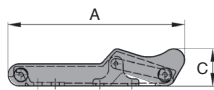

Rubber latch clamp with strike plate

GEC

Lockable

Suitable for outdoor use

- Snap to close
- Strike plate supplied
- Materials:
Black elastomer latch clamp
Stainless steel strike plate

Advantages

- Internal mechanism: once closed, the hook does not show
- Outdoor use

Open

Closed

With strike plate

Small model

Large model

DISCOUNTS

Qty	1+	10+	20+	50+	100+
Disc.	List	-3%	-5%	-10%	On request

Part number	Material	Finish	A	B	C	Weight (g)	Stock*	Price each 1 to 9
Small model								
GEC-96	elastomer	black	96,5	29,0	20,0	36	✓	16,97 €
Large model								
GEC-151	elastomer	black	151	45,7	29,5	130	✓	25,08 €