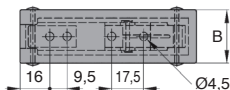

Open

Closed

With strike plate

Small model

Large model

DISCOUNTS

Qty	1+	10+	20+	50+	100+
Disc.	List	-3%	-5%	-10%	On request

Part number	Material	Finish	A	B	C	Weight (g)	Stock*	Price each 1 to 9
Small model								
GEC-96	elastomer	black	96,5	29,0	20,0	36	✓	16,97 €
Large model								
GEC-151	elastomer	black	151	45,7	29,5	130	✓	25,08 €

Dimensions in mm

HPC

WEB
04/2020

www.hpceurope.com

Tél: 0 825 88 5000 Service 0,15€/min + prix appel