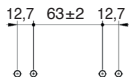

Open

Closed

With strike plate

Small model

Large model

DISCOUNTS

Qty	1+	10+	20+	50+	100+
Disc.	List	-3%	-5%	-10%	On request

Part number	Material	Finish	A	B	C	Weight (g)	Stock*	Price each 1 to 9
Small model								
GEC-96	elastomer	black	96,5	29,0	20,0	36	✓	16,97 €
Large model								
GEC-151	elastomer	black	151	45,7	29,5	130	✓	25,08 €

Dimensions in mm

HPC

WEB
04/2020

www.hpceurope.com

Tél: 0 825 88 5000 Service 0,15€/min + prix appel