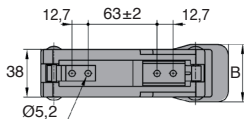

Open

Closed

With strike plate

Small model

Large model

DISCOUNTS

Qty	1+	10+	20+	50+	100+
Disc.	List	-3%	-5%	-10%	On request

Part number	Material	Finish	A	B	C	Weight (g)	Stock*	Price each 1 to 9
Small model								
GEC-96	elastomer	black	96,5	29,0	20,0	36	✓	16,97 €
Large model								
GEC-151	elastomer	black	151	45,7	29,5	130	✓	25,08 €

Dimensions in mm

HPC

WEB
04/2020

www.hpceurope.com

Tél: 0 825 88 5000 Service 0,15€/min + prix appel