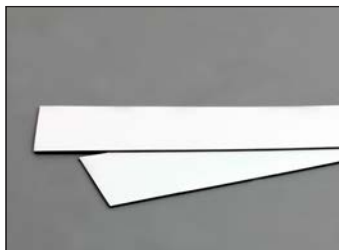

- Soft vinyl covered magnet that can be written on using a felt pen

Applications

- For attaching labels, adverts or business cards to mild steel supports.

Example of an application on warehouse shelving

DISCOUNTS

| Qty | 1+ | 6+ | 20+ | 40+ | 60+ |
|-------|-----|------|------|------|------------|
| Disc. | Net | -15% | -20% | -30% | On request |

| Part N° | Width B | Length L | Thickness E | Weight (g) | Stock* | Price each |
|----------|------------|-------------|----------------|---------------|--------|------------|
| EM25-80 | 25 | 80 | 1 | 8,5 | - | 1,23 € |
| EM50-150 | 50 | 150 | 1 | 28,5 | - | 3,64 € |