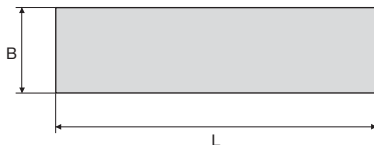

- Soft vinyl covered magnet that can be written on using a felt pen

Applications

- For attaching labels, adverts or business cards to mild steel supports.

Example of an application on warehouse shelving

DISCOUNTS

| Qty | 1+ | 6+ | 20+ | 40+ | 60+ |
|-------|-----|------|------|------|------------|
| Disc. | Net | -15% | -20% | -30% | On request |

| Part N° | Width B | Length L | Thickness E | Weight (g) | Stock* | Price each |
|----------|------------|-------------|----------------|---------------|--------|------------|
| EM25-80 | 25 | 80 | 1 | 8,5 | - | 1,23 € |
| EM50-150 | 50 | 150 | 1 | 28,5 | - | 3,64 € |