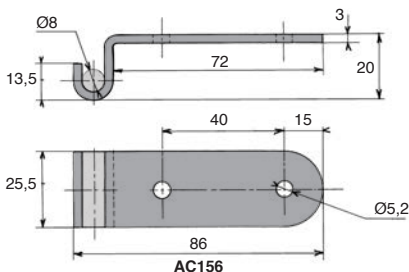

- Closed by latching
- Materials:
White zinc plated steel
18/8 stainless steel, natural finish

Accessories

- GP75-ZB and GP75-SS toggle latches

DISCOUNTS

Qty	1+	51+	101+	250+	400+
Disc.	List	-10%	-15%	-20%	On request

Part N°	Material	Suitable for latch	Weight (g)	Stock*	Price each 1 to 49
Right angled					
AC156-ZB	Steel	GE32-ZB	59	-	0,88 €
AC156-SS	Stainless steel	GE32-SS	59	✓	4,04 €
Flat					
AC157-ZB	Steel	GE32-ZB	59	✓	0,88 €
AC157-SS	Stainless steel	GE32-SS	59	-	4,04 €

All dimensions in mm

0 825 88 6000

Service 0,15 € / min
+ prix appel