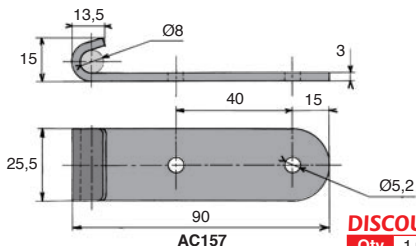

- Closed by latching
- Materials:
White zinc plated steel
18/8 stainless steel, natural finish

Accessories

- GP75-ZB and GP75-SS toggle latches

DISCOUNTS

Qty	1+	51+	101+	250+	400+
Disc.	List	-10%	-15%	-20%	On request

Part N°	Material	Suitable for latch	Weight (g)	Stock*	Price each 1 to 49
Right angled					
AC156-ZB	Steel	GE32-ZB	59	-	0,88 €
AC156-SS	Stainless steel	GE32-SS	59	✓	4,04 €
Flat					
AC157-ZB	Steel	GE32-ZB	59	✓	0,88 €
AC157-SS	Stainless steel	GE32-SS	59	-	4,04 €

All dimensions in mm

0 825 88 6000

Service 0,15 € / min
+ prix appel