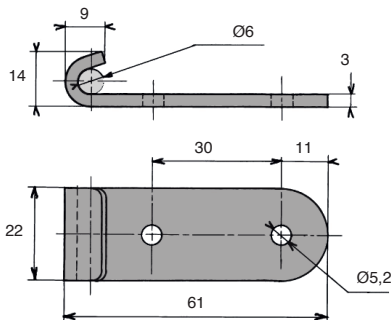

- Closed by latching
- Materials:  
White zinc plated steel  
18/8 stainless steel, natural finish

### Accessory

- GP75-ZB and GP75-SS toggle latches

### DISCOUNTS

Qty	1+	51+	101+	250+	400+
Disc.	List	-10%	-15%	-20%	On request

Part N°	Material	Suitable for latch	Weight (g)	Stock*	Price each 1 to 50
<b>Flat</b>					
AC144-ZB	Steel	GP75-ZB	35	-	0,86 €
AC144-SS	Stainless steel	GP75-SS	35	✓	2,74 €

All dimensions in mm